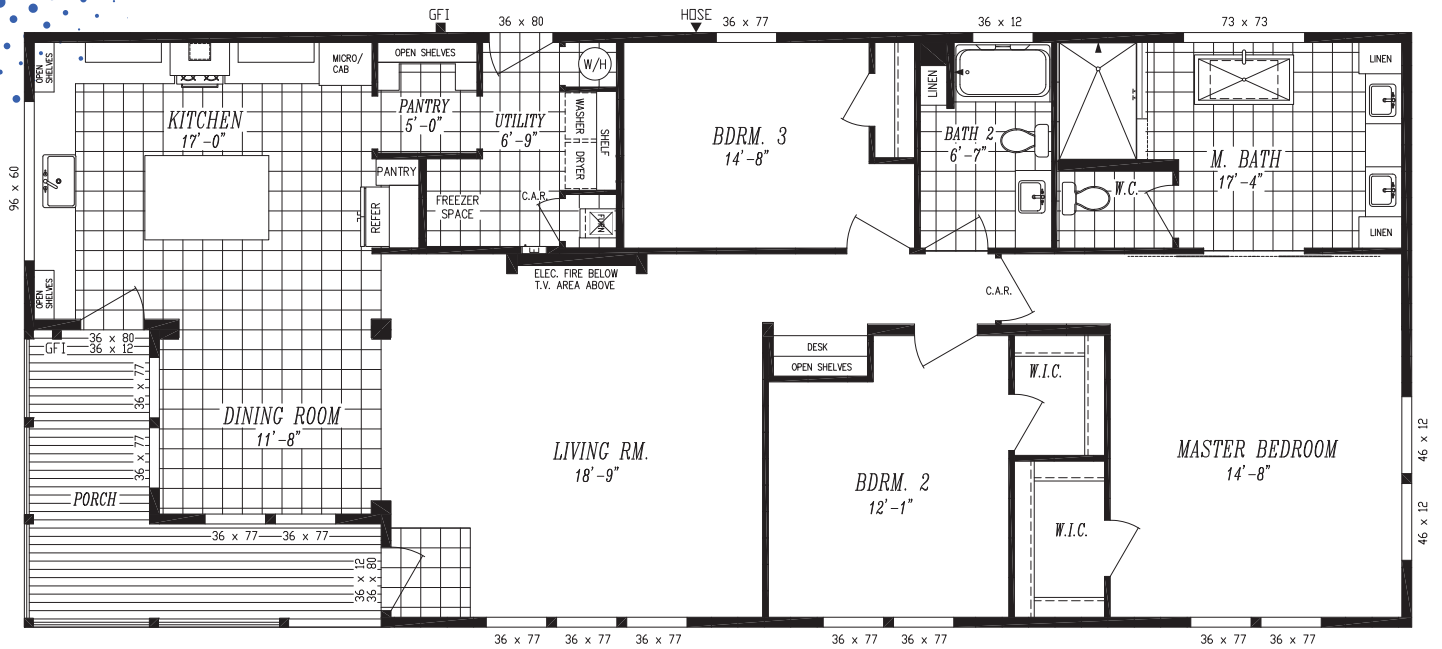

Celebrating 20 Years Of Excellence As Oregon's Largest Manufactured Home Dealer

..... 30x70 | 1,944 Sq. Ft. | 3 Bed 2 Bath

Oregon City | Albany | McMinnville
Redmond | Woodland, WA