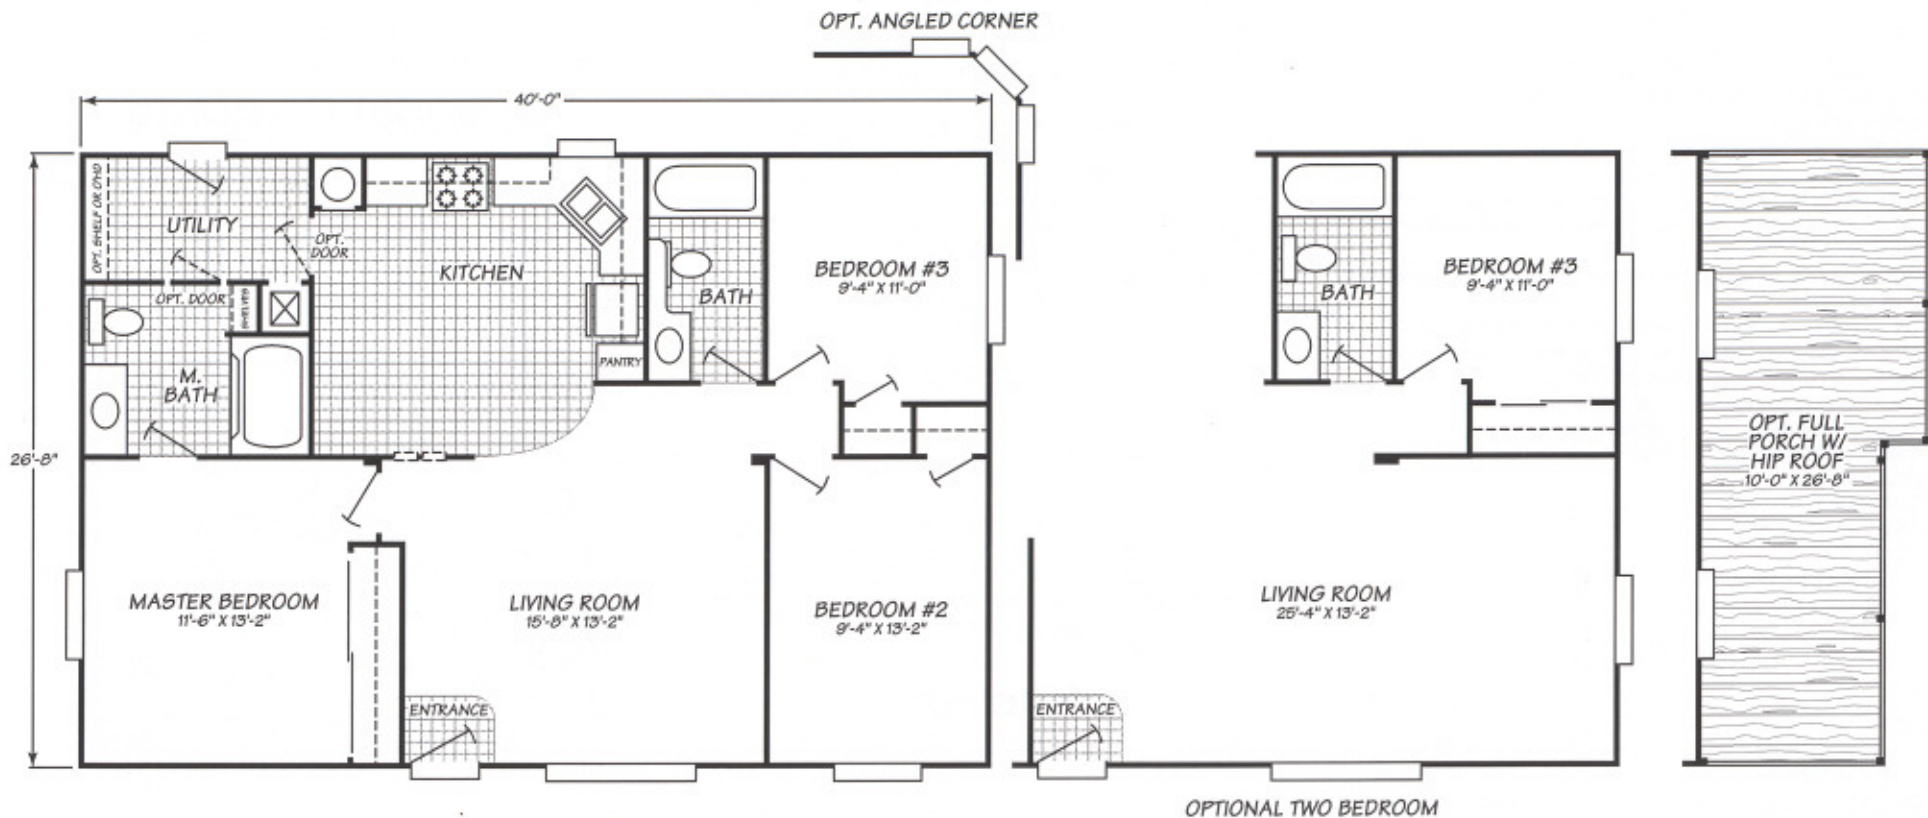

Festival Series Model 4403N

3 Bedrooms • 2 Baths • 1,080 Square Feet

Fleetwood Homes reserves the right to change colors, prices, specifications, models, dimensions and materials without notice. Rendering and diagrams are meant to be representative and, in keeping with Fleetwood's policy of constant updating and improvement, may vary from the actual home. All dimensions are nominal and approximated. Square footage is measured from exterior wall to exterior wall, and is an approximate figure. Length indicated in floorplans is floor length only. The length of the hitch is not included. (Add four feet to arrive at transportable length.) Ask your retailer for specifics. PRICES AND SPECIFICATIONS SUBJECT TO CHANGE WITHOUT NOTICE OR OBLIGATION.