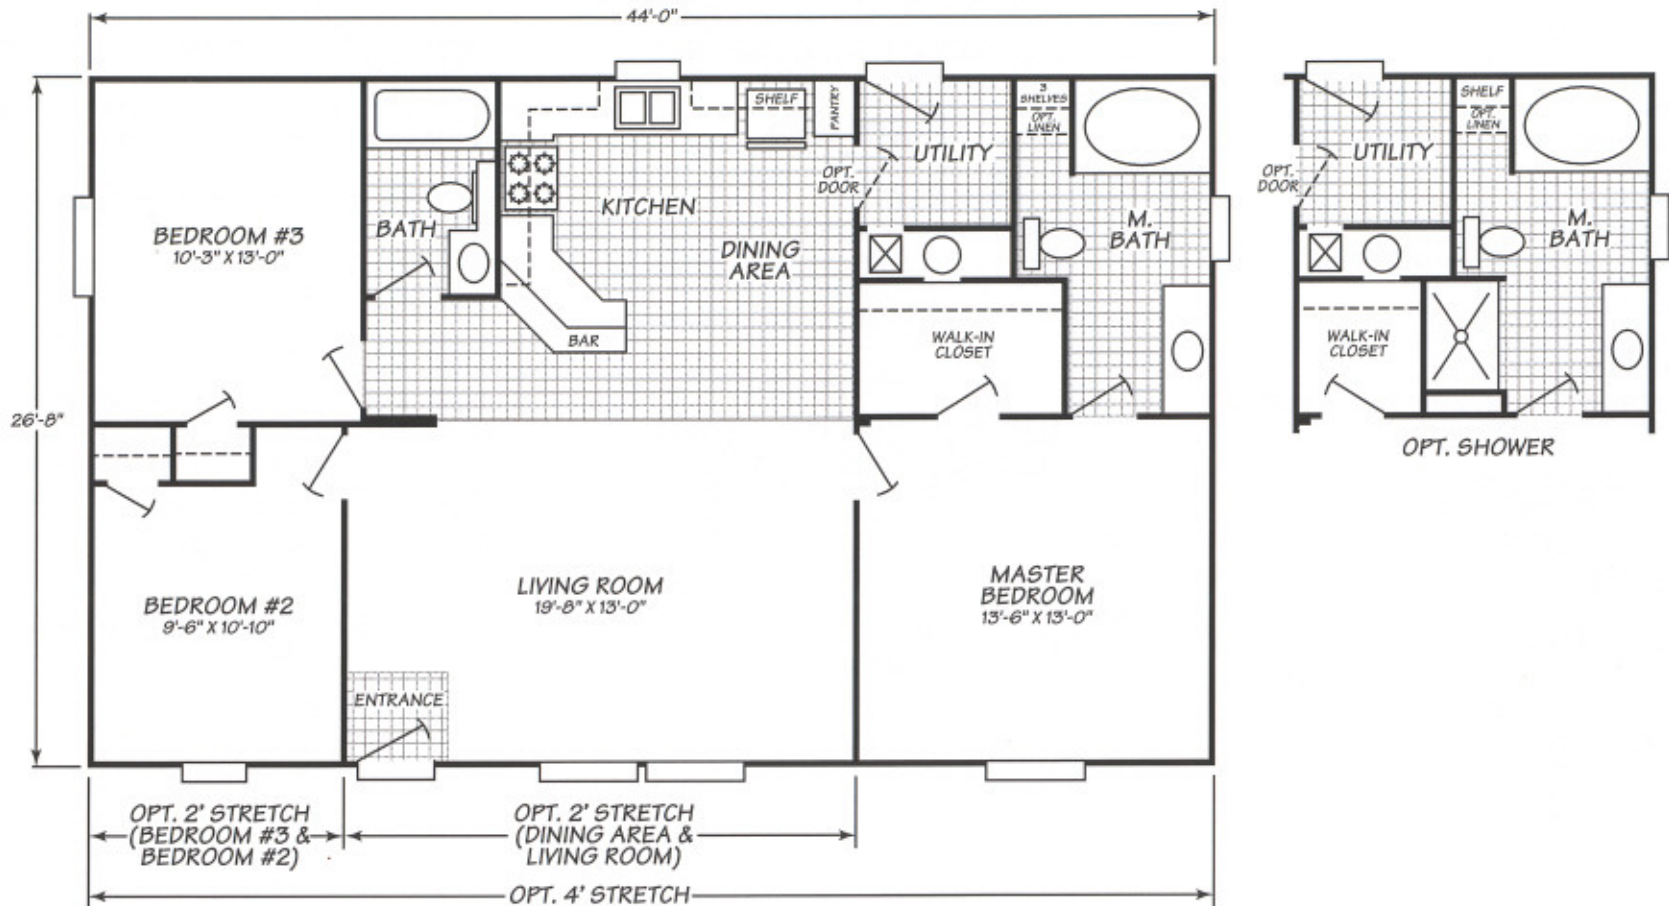

Broadmore Series Model 4443R

3 Bedrooms • 2 Baths • 1,173 Square Feet

Fleetwood Homes reserves the right to change colors, prices, specifications, models, dimensions and materials without notice. Rendering and diagrams are meant to be representative and, in keeping with Fleetwood's policy of constant updating and improvement, may vary from the actual home. All dimensions are nominal and approximated. Square footage is measured from exterior wall to exterior wall, and is an approximate figure. Length indicated in floorplans is floor length only. The length of the hitch is not included. (Add four feet to arrive at transportable length.) Ask your retailer for specifics. PRICES AND SPECIFICATIONS SUBJECT TO CHANGE WITHOUT NOTICE OR OBLIGATION.