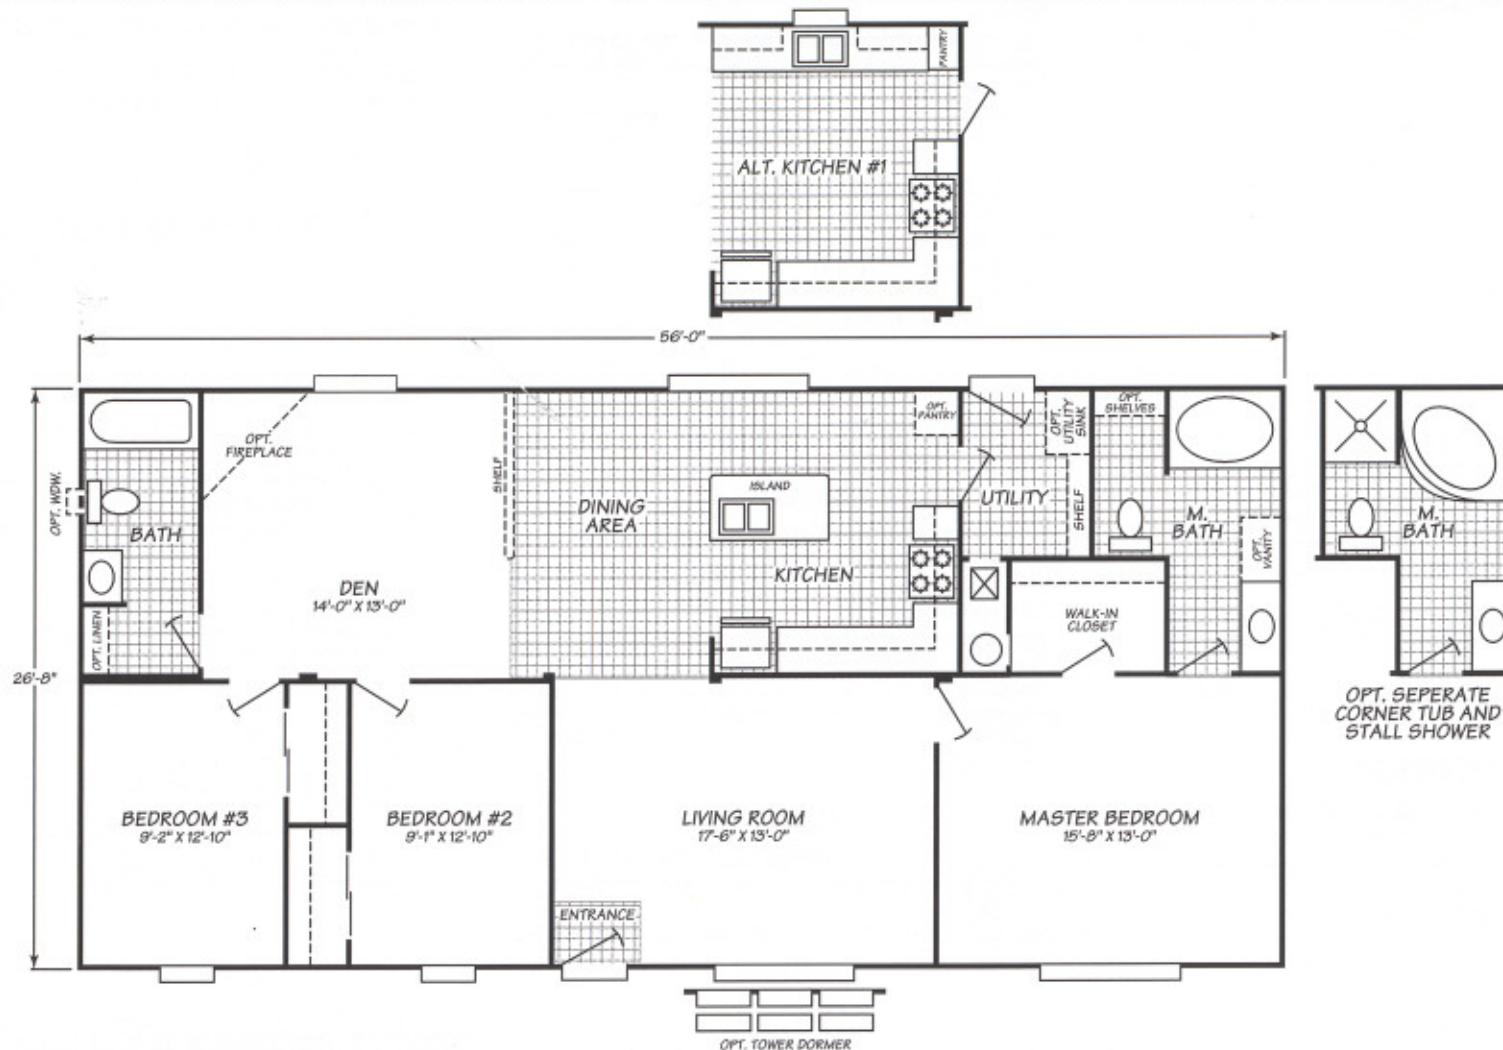

Festival Series Model 4563B

3 Bedrooms • 2 Baths • 1,492 Square Feet

Fleetwood Homes reserves the right to change colors, prices, specifications, models, dimensions and materials without notice. Rendering and diagrams are meant to be representative and, in keeping with Fleetwood's policy of constant updating and improvement, may vary from the actual home. All dimensions are nominal and approximated. Square footage is measured from exterior wall to exterior wall, and is an approximate figure. Length indicated in floorplans is floor length only. The length of the hitch is not included. (Add four feet to arrive at transportable length.) Ask your retailer for specifics. PRICES AND SPECIFICATIONS SUBJECT TO CHANGE WITHOUT NOTICE OR OBLIGATION.