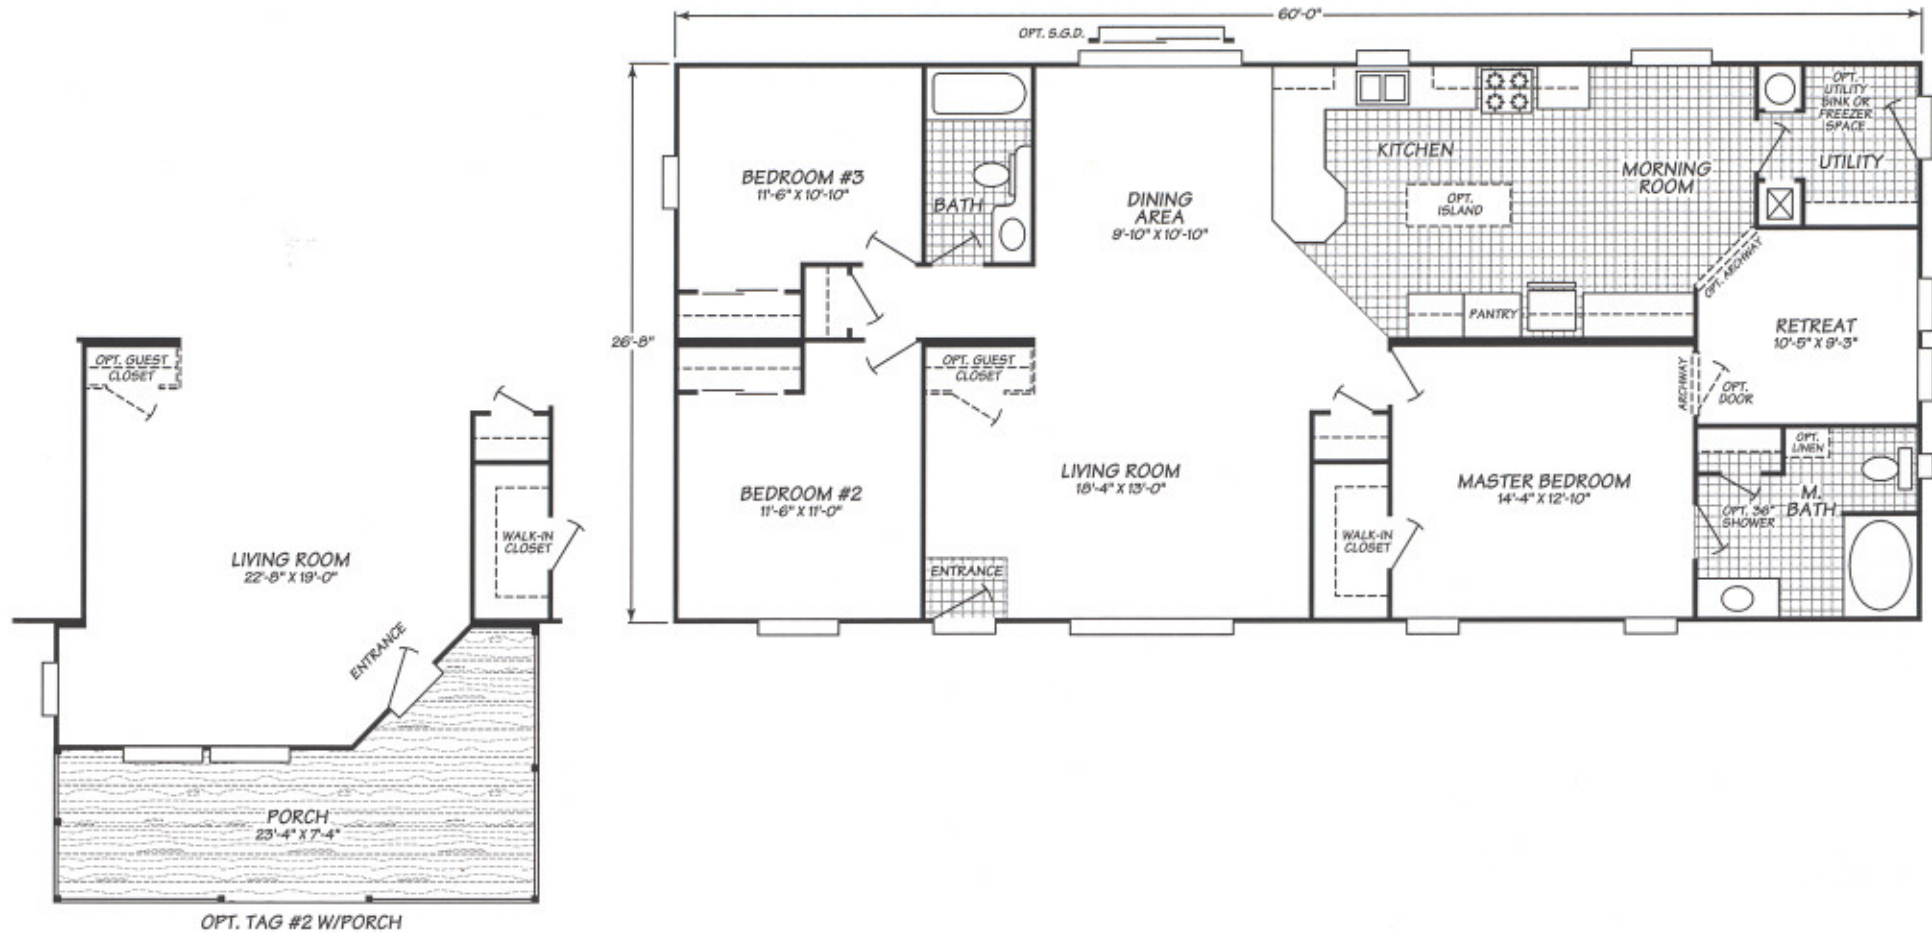

Festival Series Model 4603C

3 Bedrooms • 2 Baths • 1,599 Square Feet

Fleetwood Homes reserves the right to change colors, prices, specifications, models, dimensions and materials without notice. Rendering and diagrams are meant to be representative and, in keeping with Fleetwood's policy of constant updating and improvement, may vary from the actual home. All dimensions are nominal and approximated. Square footage is measured from exterior wall to exterior wall, and is an approximate figure. Length indicated in floorplans is floor length only. The length of the hitch is not included. (Add four feet to arrive at transportable length.) Ask your retailer for specifics. PRICES AND SPECIFICATIONS SUBJECT TO CHANGE WITHOUT NOTICE OR OBLIGATION.