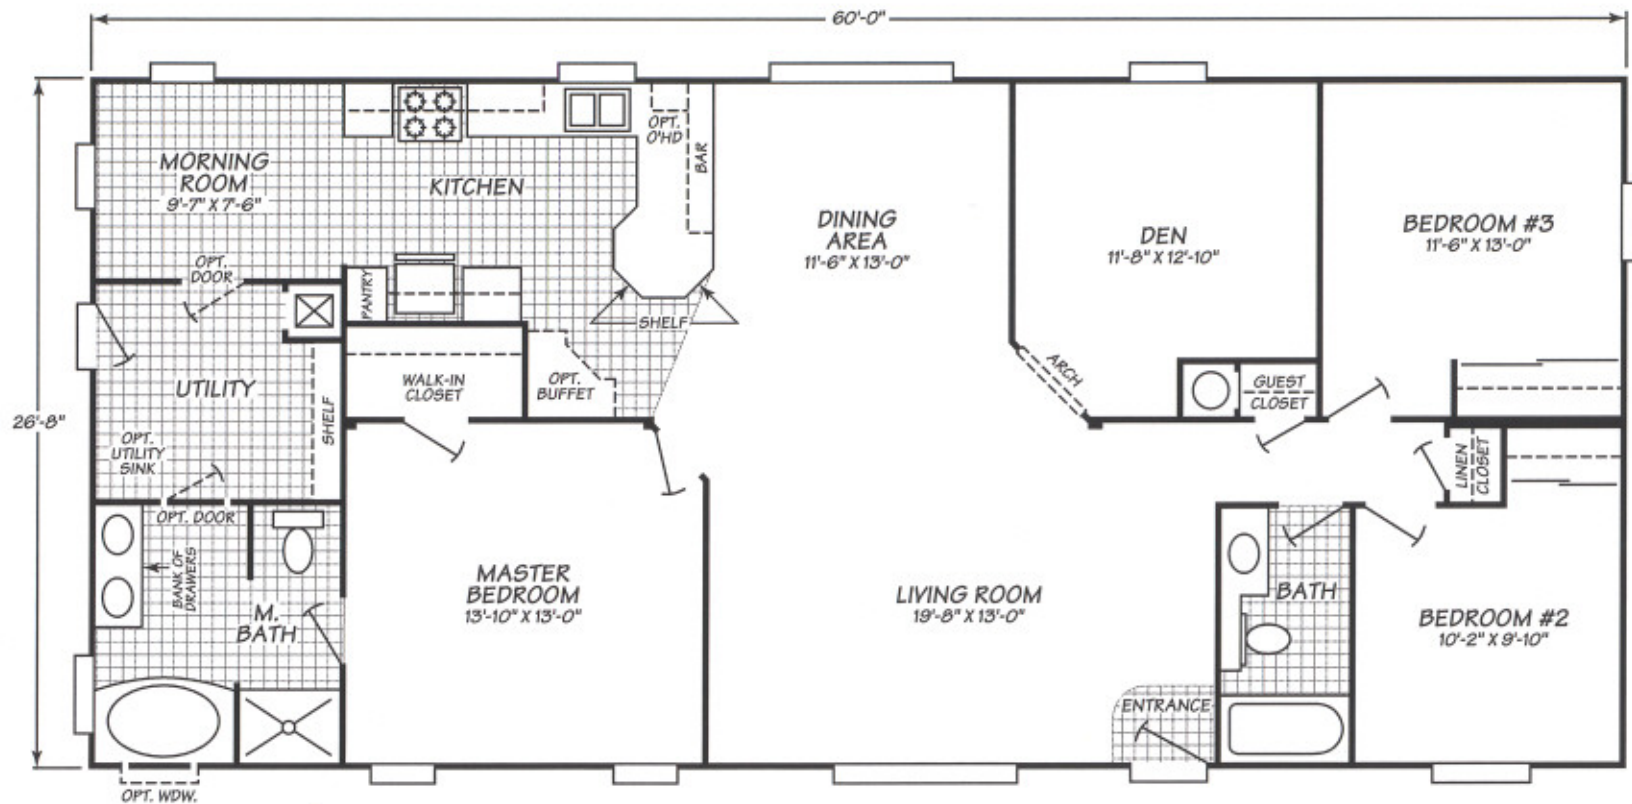

# Americana Series Model 4603S

3 Bedrooms • 2 Baths • 2,193 Square Feet

Fleetwood Homes reserves the right to change colors, prices, specifications, models, dimensions and materials without notice. Rendering and diagrams are meant to be representative and, in keeping with Fleetwood's policy of constant updating and improvement, may vary from the actual home. All dimensions are nominal and approximated. Square footage is measured from exterior wall to exterior wall, and is an approximate figure. Length indicated in floorplans is floor length only. The length of the hitch is not included. (Add four feet to arrive at transportable length.) Ask your retailer for specifics. PRICES AND SPECIFICATIONS SUBJECT TO CHANGE WITHOUT NOTICE OR OBLIGATION.