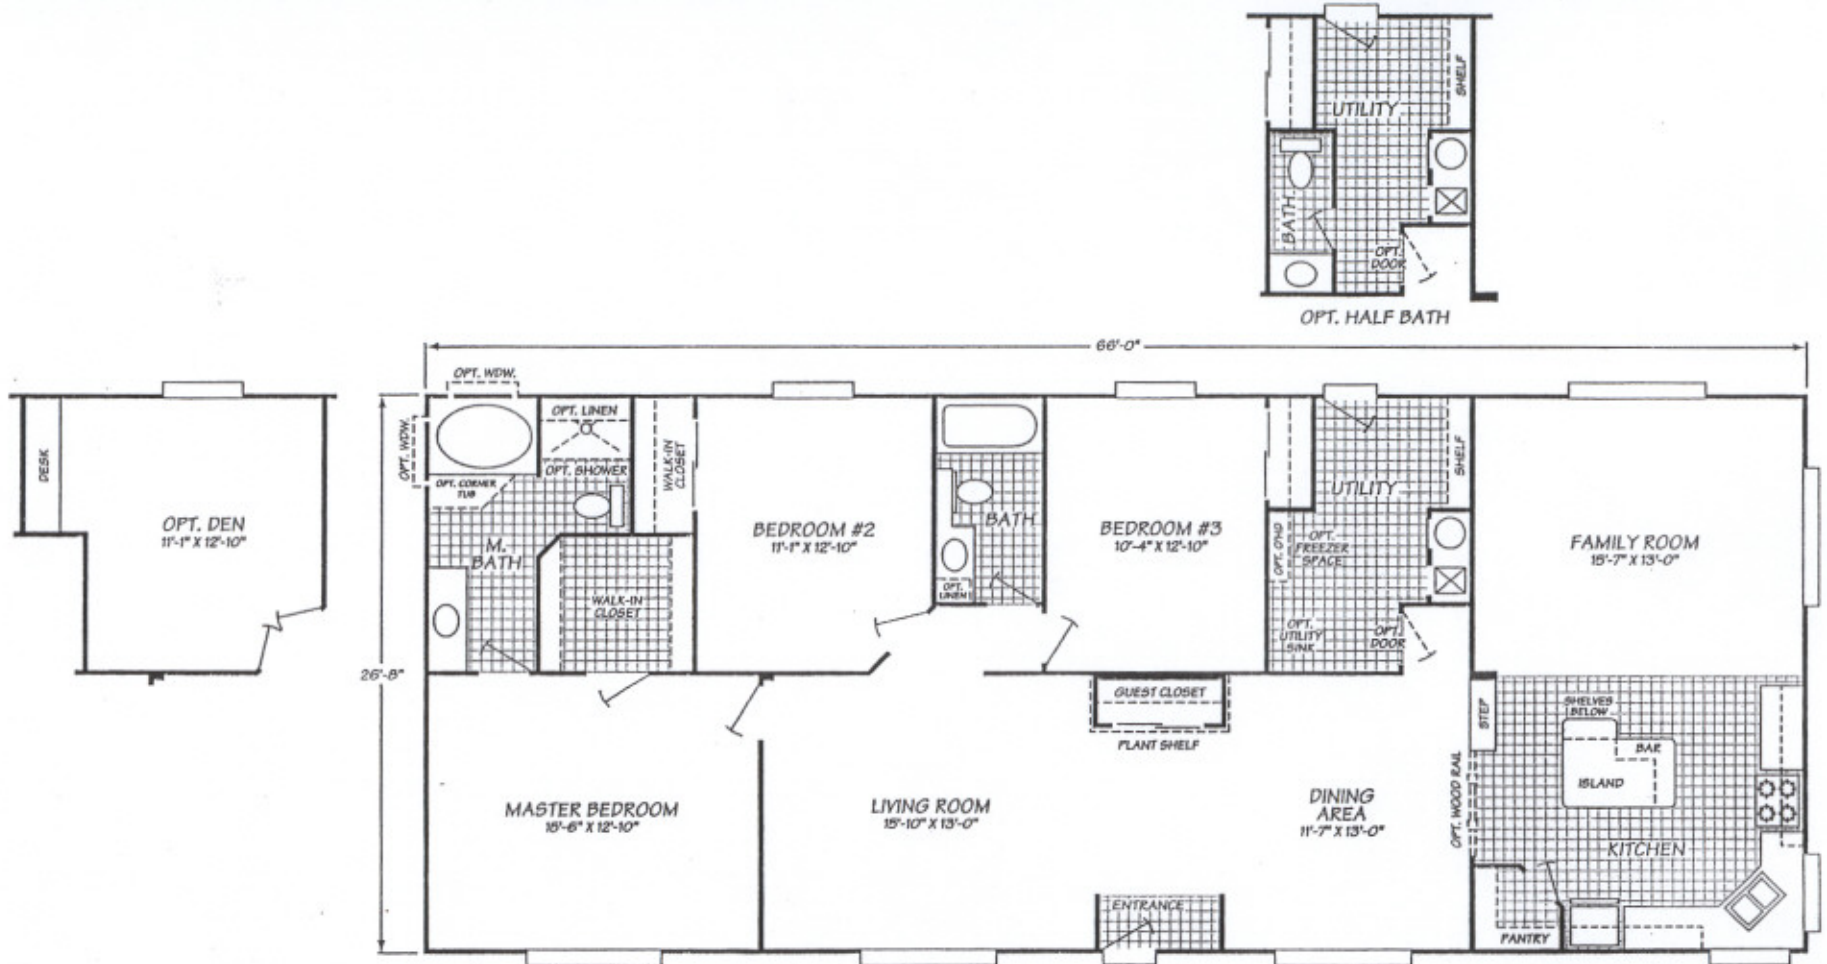

Festival Series Model 4663K

3 Bedrooms • 2 Baths • 1,759 Square Feet

Fleetwood Homes reserves the right to change colors, prices, specifications, models, dimensions and materials without notice. Rendering and diagrams are meant to be representative and, in keeping with Fleetwood's policy of constant updating and improvement, may vary from the actual home. All dimensions are nominal and approximated. Square footage is measured from exterior wall to exterior wall, and is an approximate figure. Length indicated in floorplans is floor length only. The length of the hitch is not included. (Add four feet to arrive at transportable length.) Ask your retailer for specifics. PRICES AND SPECIFICATIONS SUBJECT TO CHANGE WITHOUT NOTICE OR OBLIGATION.