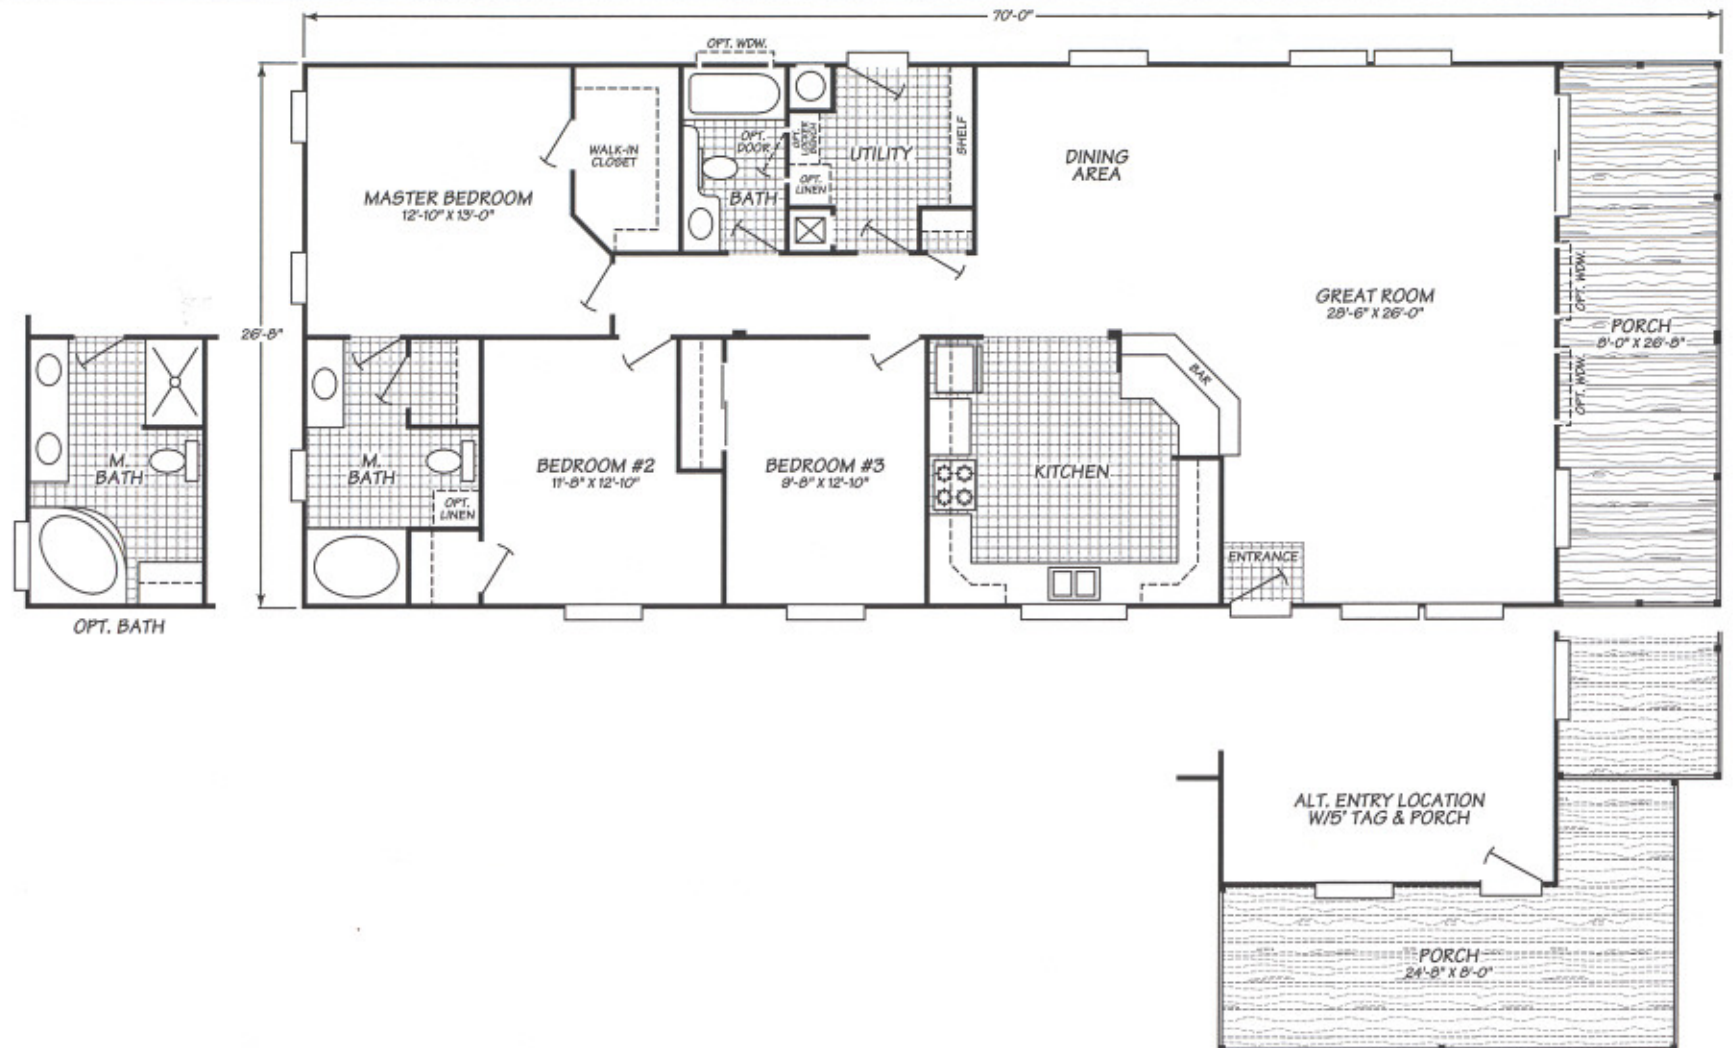

Festival Series Model 4703P

3 Bedrooms • 2 Baths • 1,652 Square Feet

Fleetwood Homes reserves the right to change colors, prices, specifications, models, dimensions and materials without notice. Rendering and diagrams are meant to be representative and, in keeping with Fleetwood's policy of constant updating and improvement, may vary from the actual home. All dimensions are nominal and approximated. Square footage is measured from exterior wall to exterior wall, and is an approximate figure. Length indicated in floorplans is floor length only. The length of the hitch is not included. (Add four feet to arrive at transportable length.) Ask your retailer for specifics. PRICES AND SPECIFICATIONS SUBJECT TO CHANGE WITHOUT NOTICE OR OBLIGATION.