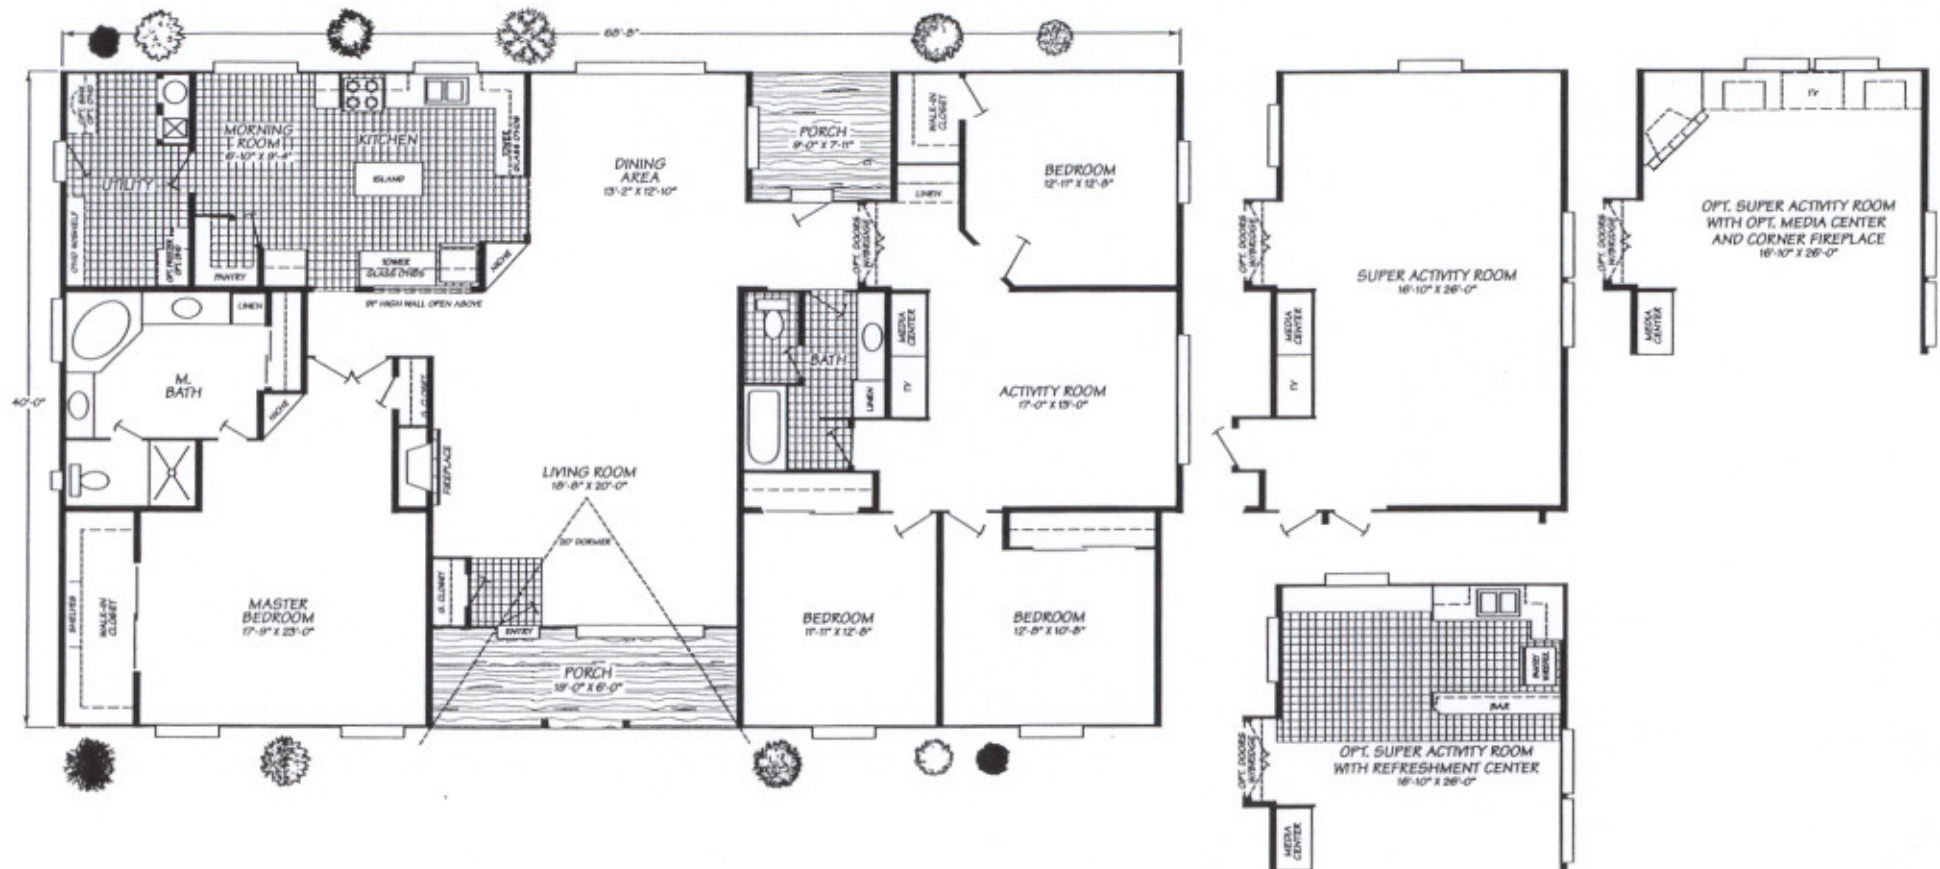

# Barrington Series Model 7684X

4 Bedrooms • 2 Baths • 2,543 Square Feet

Fleetwood Homes reserves the right to change colors, prices, specifications, models, dimensions and materials without notice. Rendering and diagrams are meant to be representative and, in keeping with Fleetwood's policy of constant updating and improvement, may vary from the actual home. All dimensions are nominal and approximated. Square footage is measured from exterior wall to exterior wall, and is an approximate figure. Length indicated in floorplans is floor length only. The length of the hitch is not included. (Add four feet to arrive at transportable length.) Ask your retailer for specifics. PRICES AND SPECIFICATIONS SUBJECT TO CHANGE WITHOUT NOTICE OR OBLIGATION.