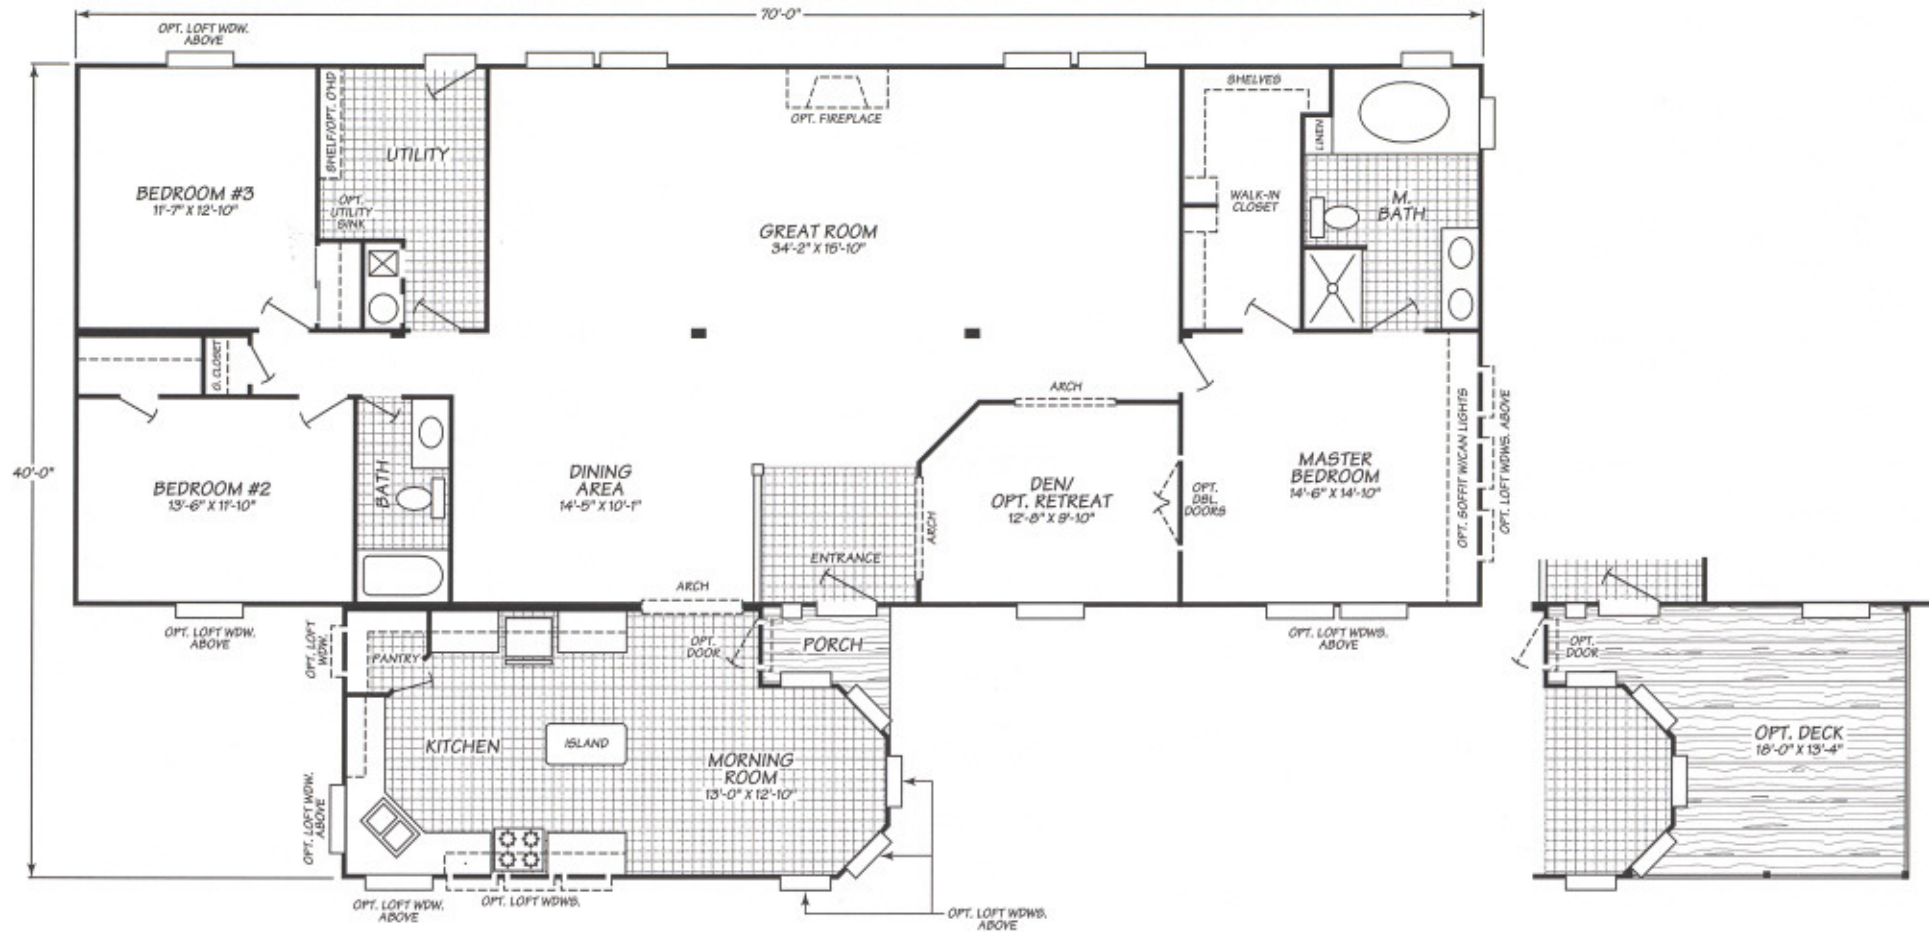

Americana Series Model 7703T

3 Bedrooms • 2 Baths • 2,193 Square Feet

Fleetwood Homes reserves the right to change colors, prices, specifications, models, dimensions and materials without notice. Rendering and diagrams are meant to be representative and, in keeping with Fleetwood's policy of constant updating and improvement, may vary from the actual home. All dimensions are nominal and approximated. Square footage is measured from exterior wall to exterior wall, and is an approximate figure. Length indicated in floorplans is floor length only. The length of the hitch is not included. (Add four feet to arrive at transportable length.) Ask your retailer for specifics. PRICES AND SPECIFICATIONS SUBJECT TO CHANGE WITHOUT NOTICE OR OBLIGATION.