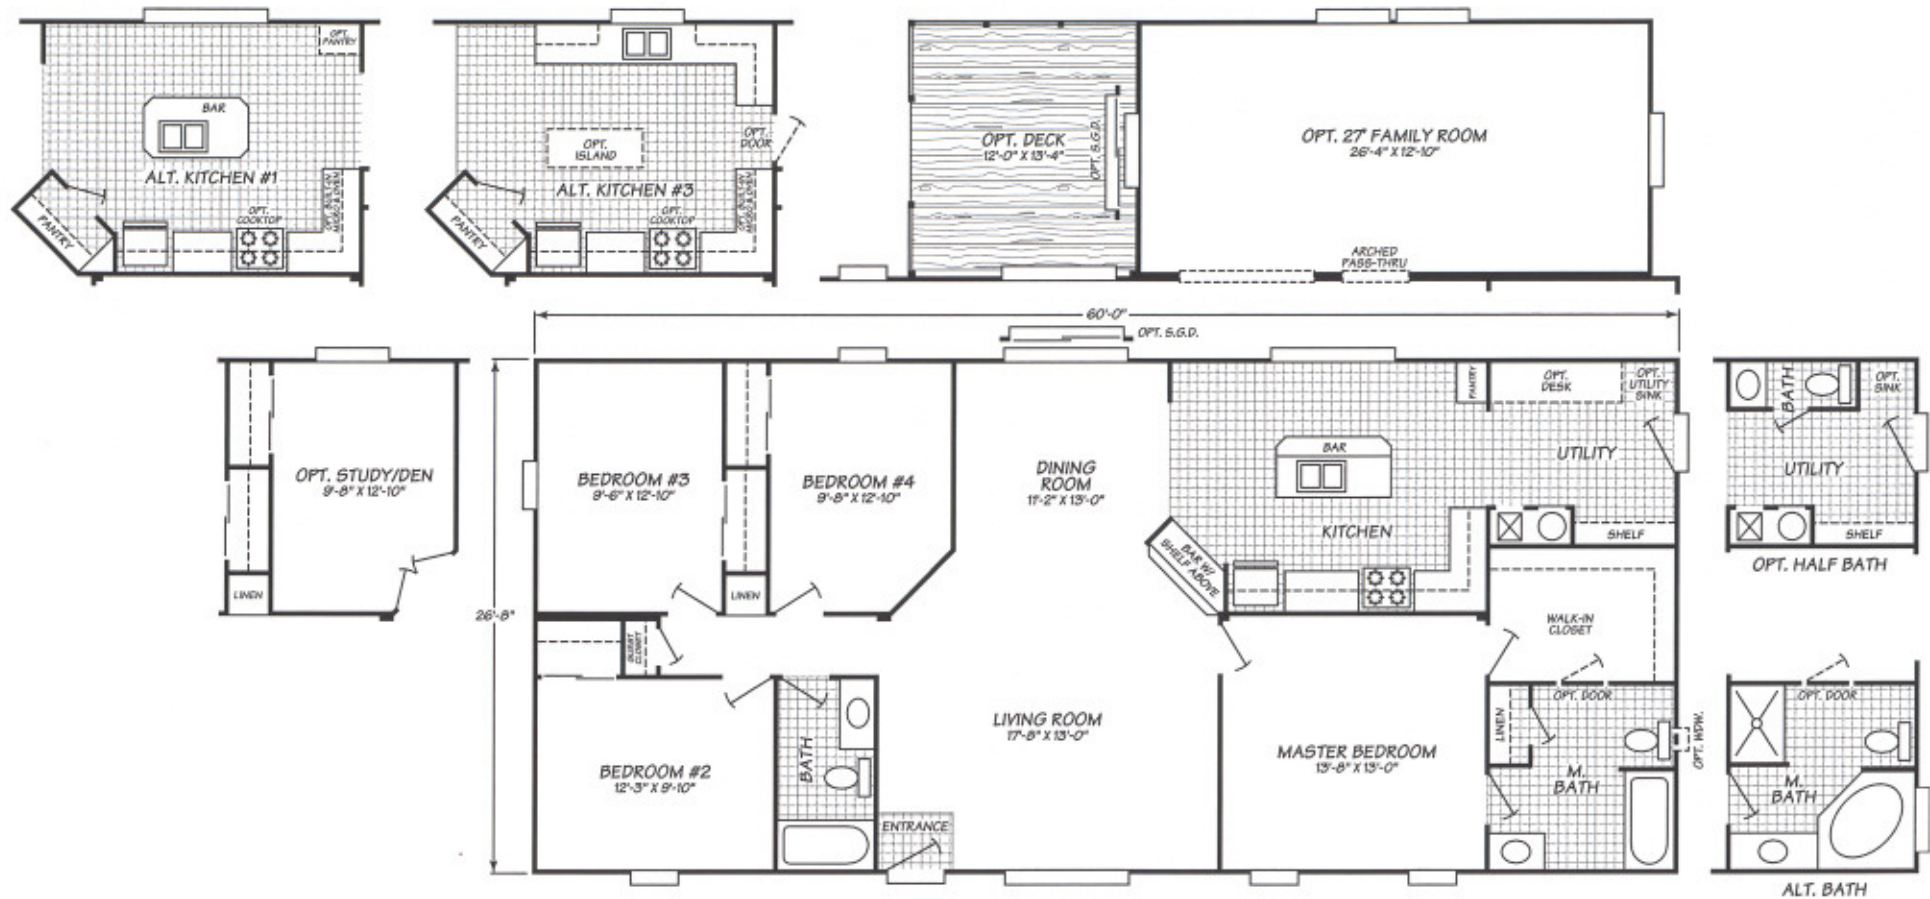

Festival Series Model 4604P

4 Bedrooms • 2 Baths • 1,599 Square Feet

Fleetwood Homes reserves the right to change colors, prices, specifications, models, dimensions and materials without notice. Rendering and diagrams are meant to be representative and, in keeping with Fleetwood's policy of constant updating and improvement, may vary from the actual home. All dimensions are nominal and approximated. Square footage is measured from exterior wall to exterior wall, and is an approximate figure. Length indicated in floorplans is floor length only. The length of the hitch is not included. (Add four feet to arrive at transportable length.) Ask your retailer for specifics. PRICES AND SPECIFICATIONS SUBJECT TO CHANGE WITHOUT NOTICE OR OBLIGATION.