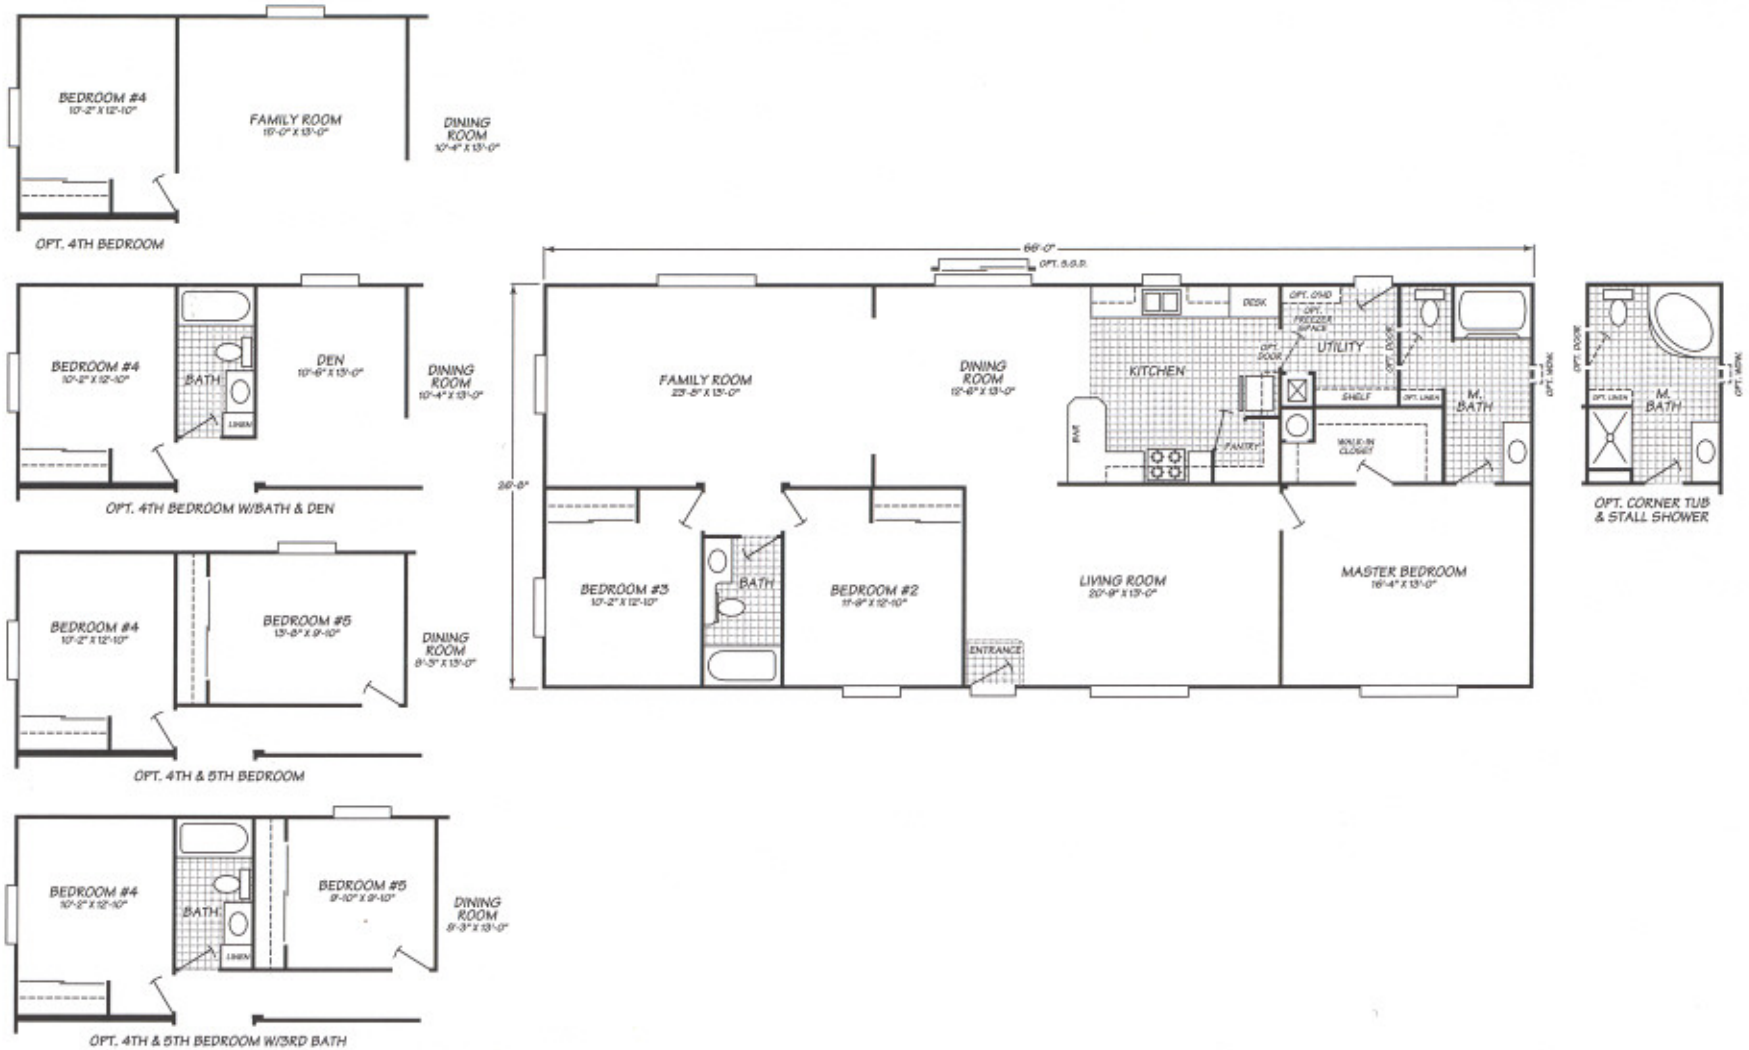

# Festival Series Model 4663D

3 Bedrooms • 2 Baths • 1,759 Square Feet

Fleetwood Homes reserves the right to change colors, prices, specifications, models, dimensions and materials without notice. Rendering and diagrams are meant to be representative and, in keeping with Fleetwood's policy of constant updating and improvement, may vary from the actual home. All dimensions are nominal and approximated. Square footage is measured from exterior wall to exterior wall, and is an approximate figure. Length indicated in floorplans is floor length only. The length of the hitch is not included. (Add four feet to arrive at transportable length.) Ask your retailer for specifics. PRICES AND SPECIFICATIONS SUBJECT TO CHANGE WITHOUT NOTICE OR OBLIGATION.