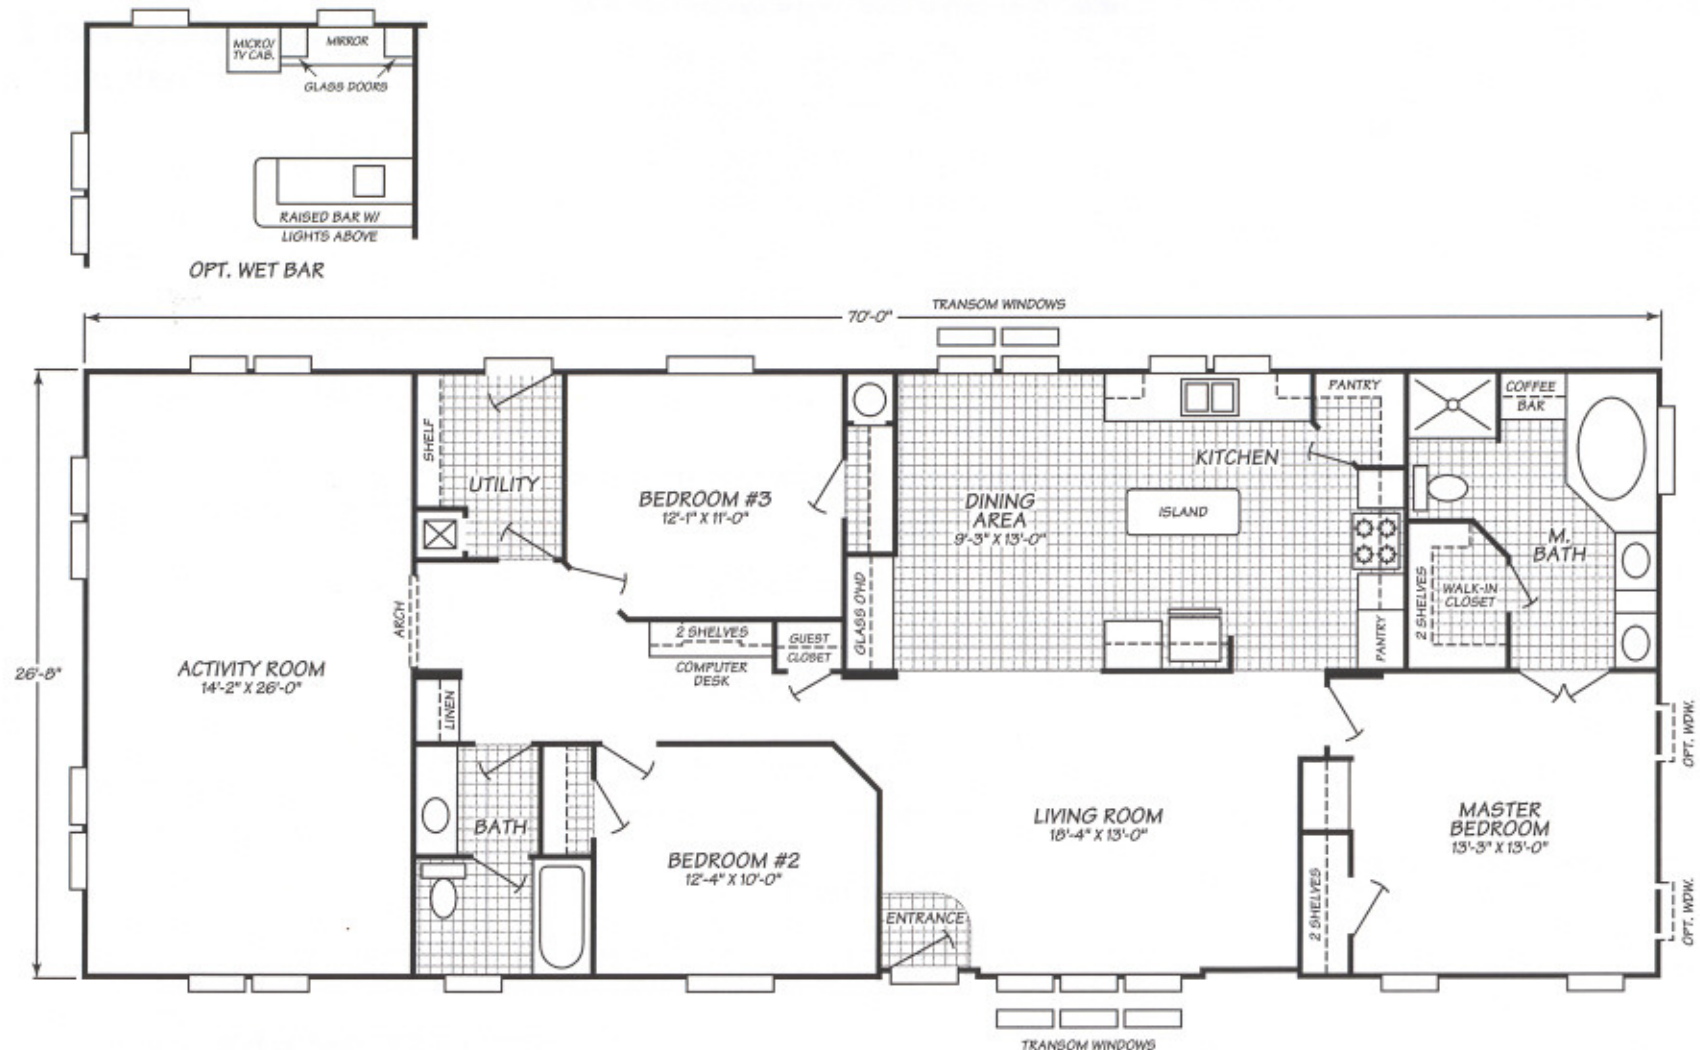

Americana Series Model 4703T

3 Bedrooms • 2 Baths • 1,866 Square Feet

Fleetwood Homes reserves the right to change colors, prices, specifications, models, dimensions and materials without notice. Rendering and diagrams are meant to be representative and, in keeping with Fleetwood's policy of constant updating and improvement, may vary from the actual home. All dimensions are nominal and approximated. Square footage is measured from exterior wall to exterior wall, and is an approximate figure. Length indicated in floorplans is floor length only. The length of the hitch is not included. (Add four feet to arrive at transportable length.) Ask your retailer for specifics. PRICES AND SPECIFICATIONS SUBJECT TO CHANGE WITHOUT NOTICE OR OBLIGATION.