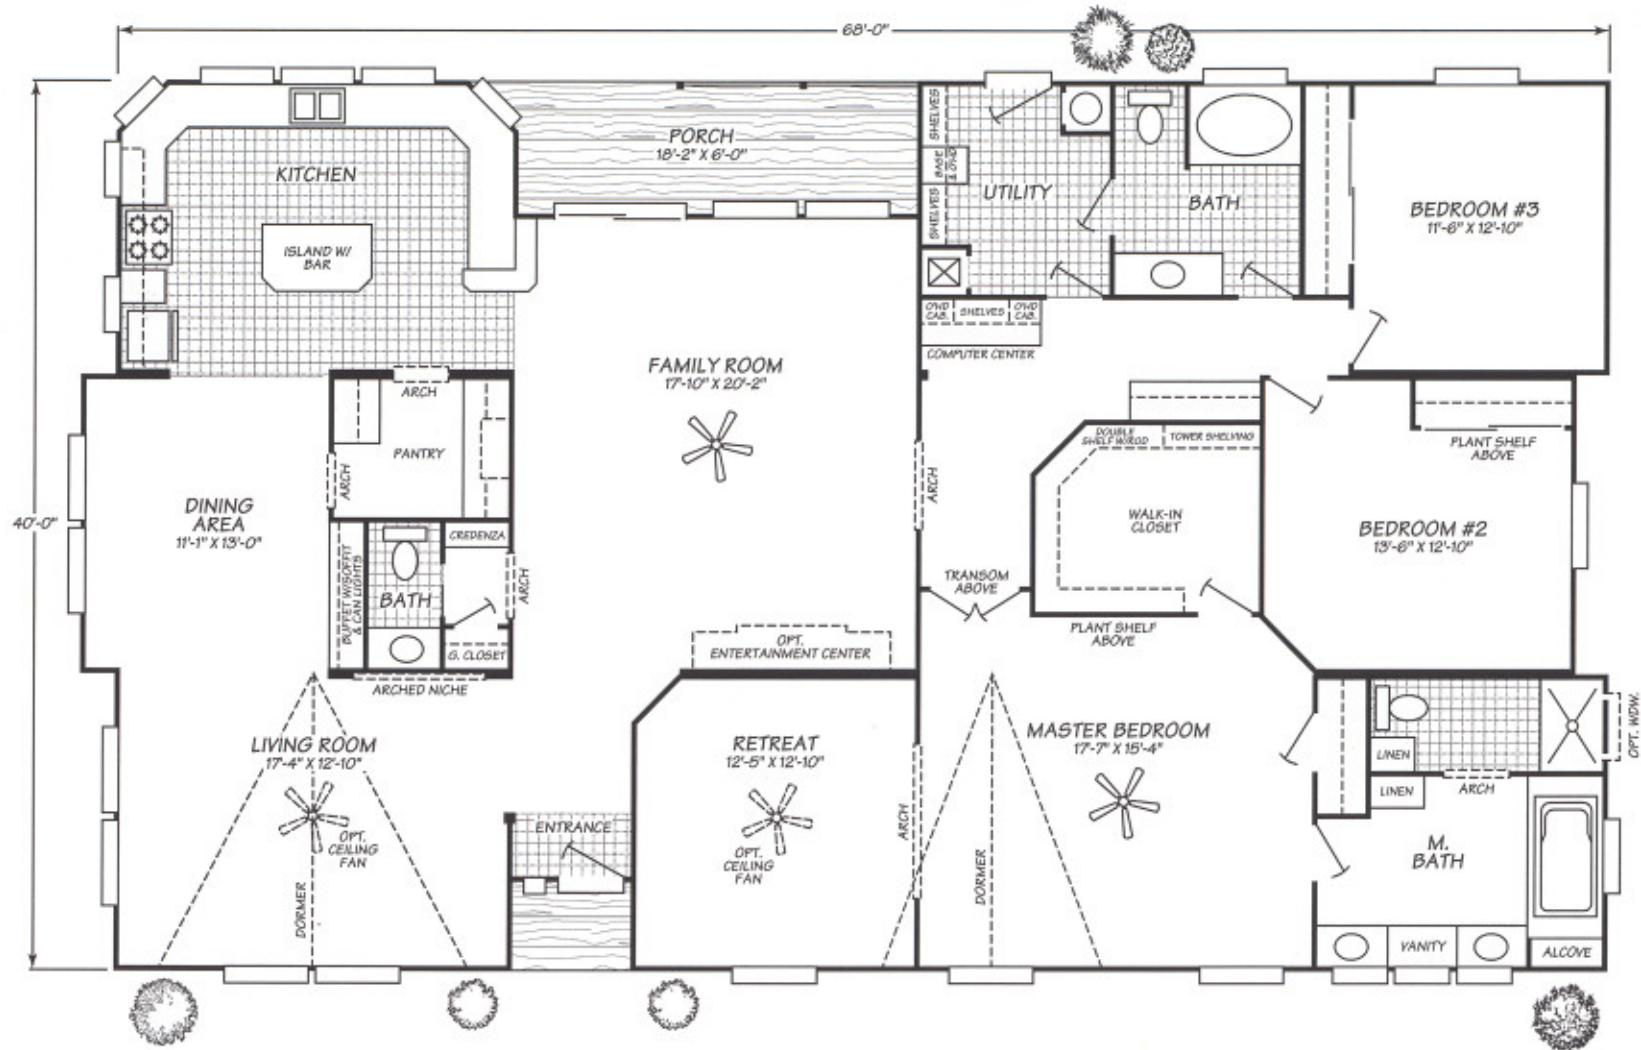

# Waverly Crest Series Model 7683B

3 Bedrooms • 2½ Baths • 2,585 Square Feet

Fleetwood Homes reserves the right to change colors, prices, specifications, models, dimensions and materials without notice. Rendering and diagrams are meant to be representative and, in keeping with Fleetwood's policy of constant updating and improvement, may vary from the actual home. All dimensions are nominal and approximated. Square footage is measured from exterior wall to exterior wall, and is an approximate figure. Length indicated in floorplans is floor length only. The length of the hitch is not included. (Add four feet to arrive at transportable length.) Ask your retailer for specifics. PRICES AND SPECIFICATIONS SUBJECT TO CHANGE WITHOUT NOTICE OR OBLIGATION.