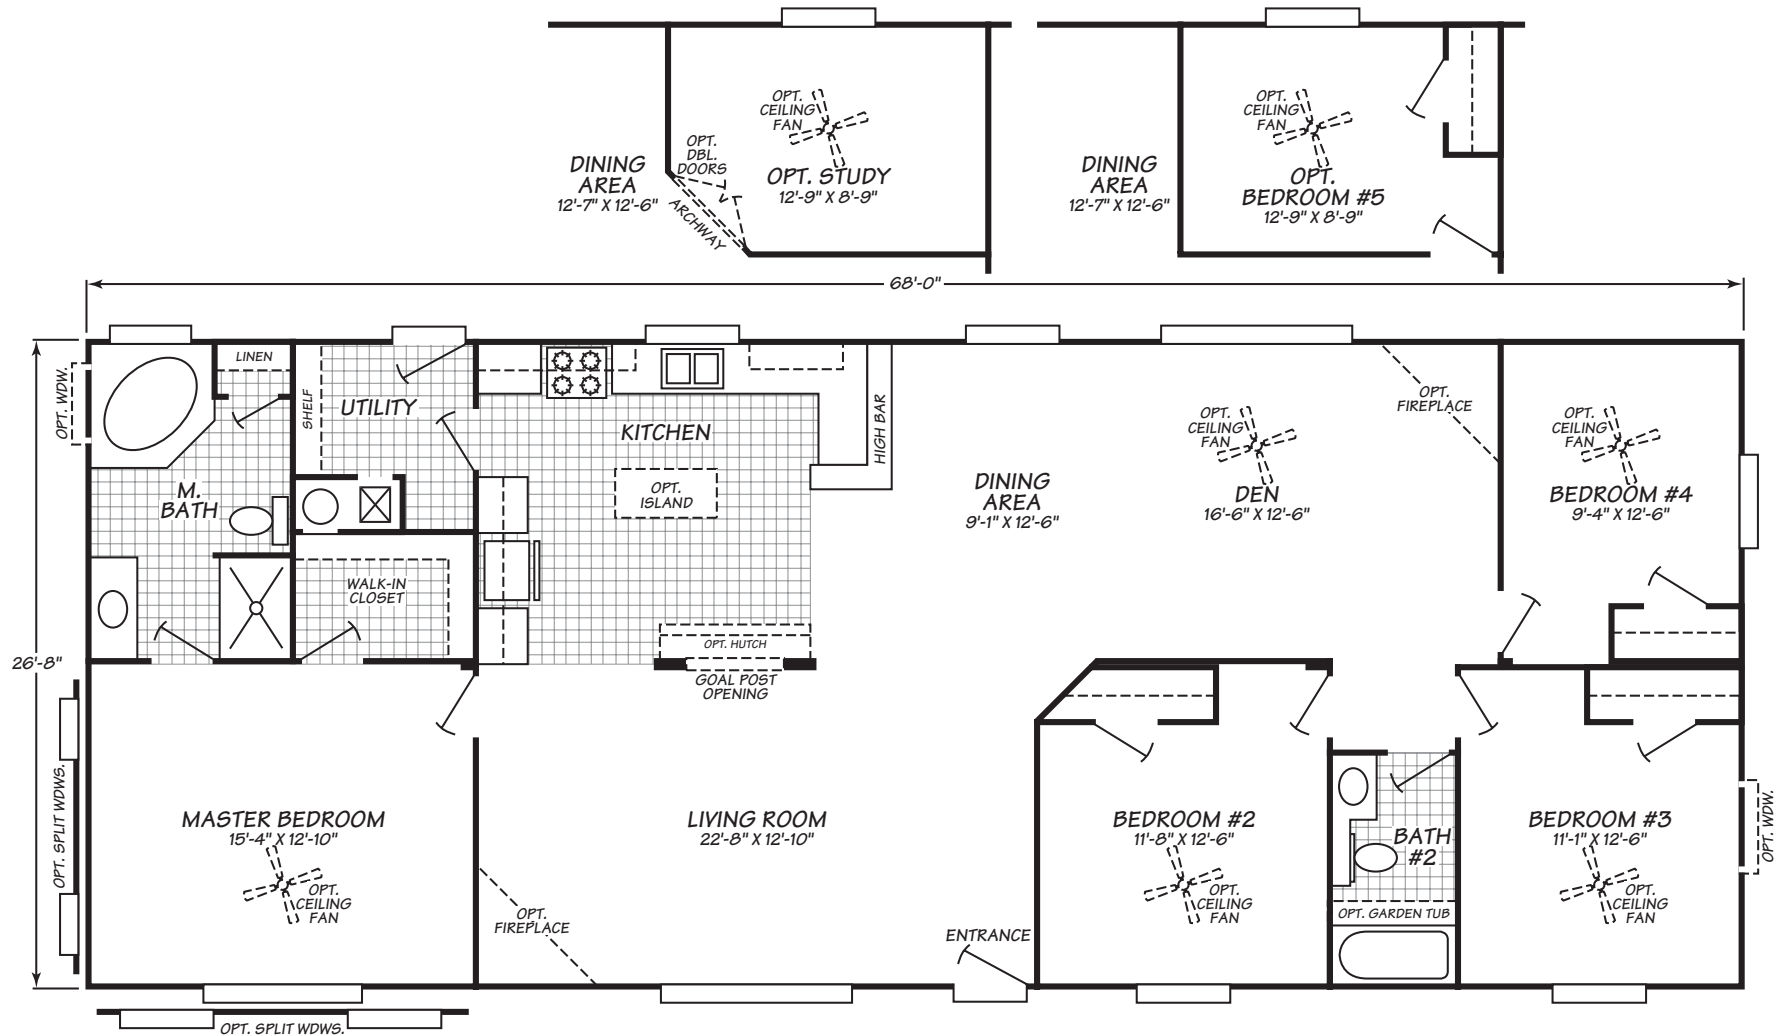

Stone Creek Series Model 4684S

4 Bedrooms • 2 Baths • 1,812 Square Feet

Fleetwood Homes reserves the right to change colors, prices, specifications, models, dimensions and materials without notice. Rendering and diagrams are meant to be representative and, in keeping with Fleetwood's policy of constant updating and improvement, may vary from the actual home. All dimensions are nominal and approximated. Square footage is measured from exterior wall to exterior wall, and is an approximate figure. Length indicated in floorplans is floor length only. The length of the hitch is not included. (Add four feet to arrive at transportable length.) Ask your retailer for specifics. PRICES AND SPECIFICATIONS SUBJECT TO CHANGE WITHOUT NOTICE OR OBLIGATION.

Decorative Glass Light Fixtures Durable and attractive, adds an appealing detail to room lighting

Washable Vinyl Finish Walls Inside pantry and closets are easy to maintain

Walk-in Closet Large, well-lit clothing storage closet has space for entire wardrobe (selected models-see floor plans)

2X6" Floor Joists on 16" Centers Provides a stable foundation throughout the home

Transverse Floor Construction True basement style floor system features full width lumber and fully supported decking

Bath

42" Full-Length Vanity Mirrors Designer home detail offers head to toe reflections (master bath)

Banjo Countertop in Guest Baths Space-saving countertop design, ideal for health & beauty products

Deluxe Bath With separate tub and shower provides for luxurious soaking or a cleansing shower