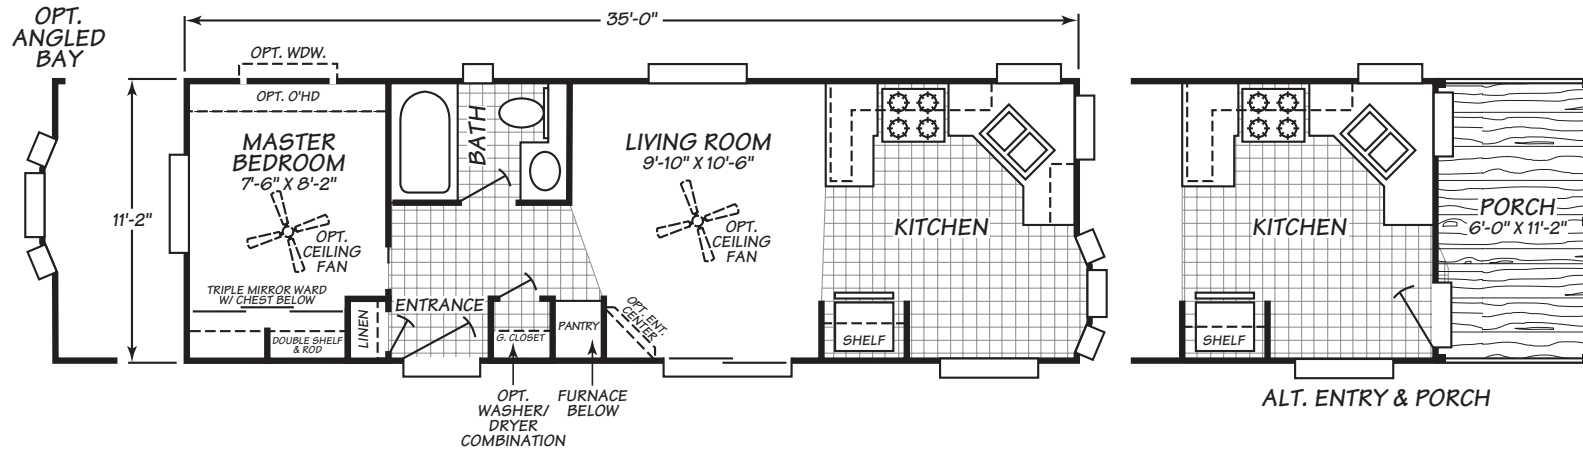

Brittany Park Series Model 1351 J

1 Bedroom • 1 Bath • 390 Square Feet

Fleetwood Homes reserves the right to change colors, prices, specifications, models, dimensions and materials without notice. Rendering and diagrams are meant to be representative and, in keeping with Fleetwood's policy of constant updating and improvement, may vary from the actual home. All dimensions are nominal and approximated. Square footage is measured from exterior wall to exterior wall, and is an approximate figure. Length indicated in floorplans is floor length only. The length of the hitch is not included. (Add four feet to arrive at transportable length.) Ask your retailer for specifics. PRICES AND SPECIFICATIONS SUBJECT TO CHANGE WITHOUT NOTICE OR OBLIGATION.