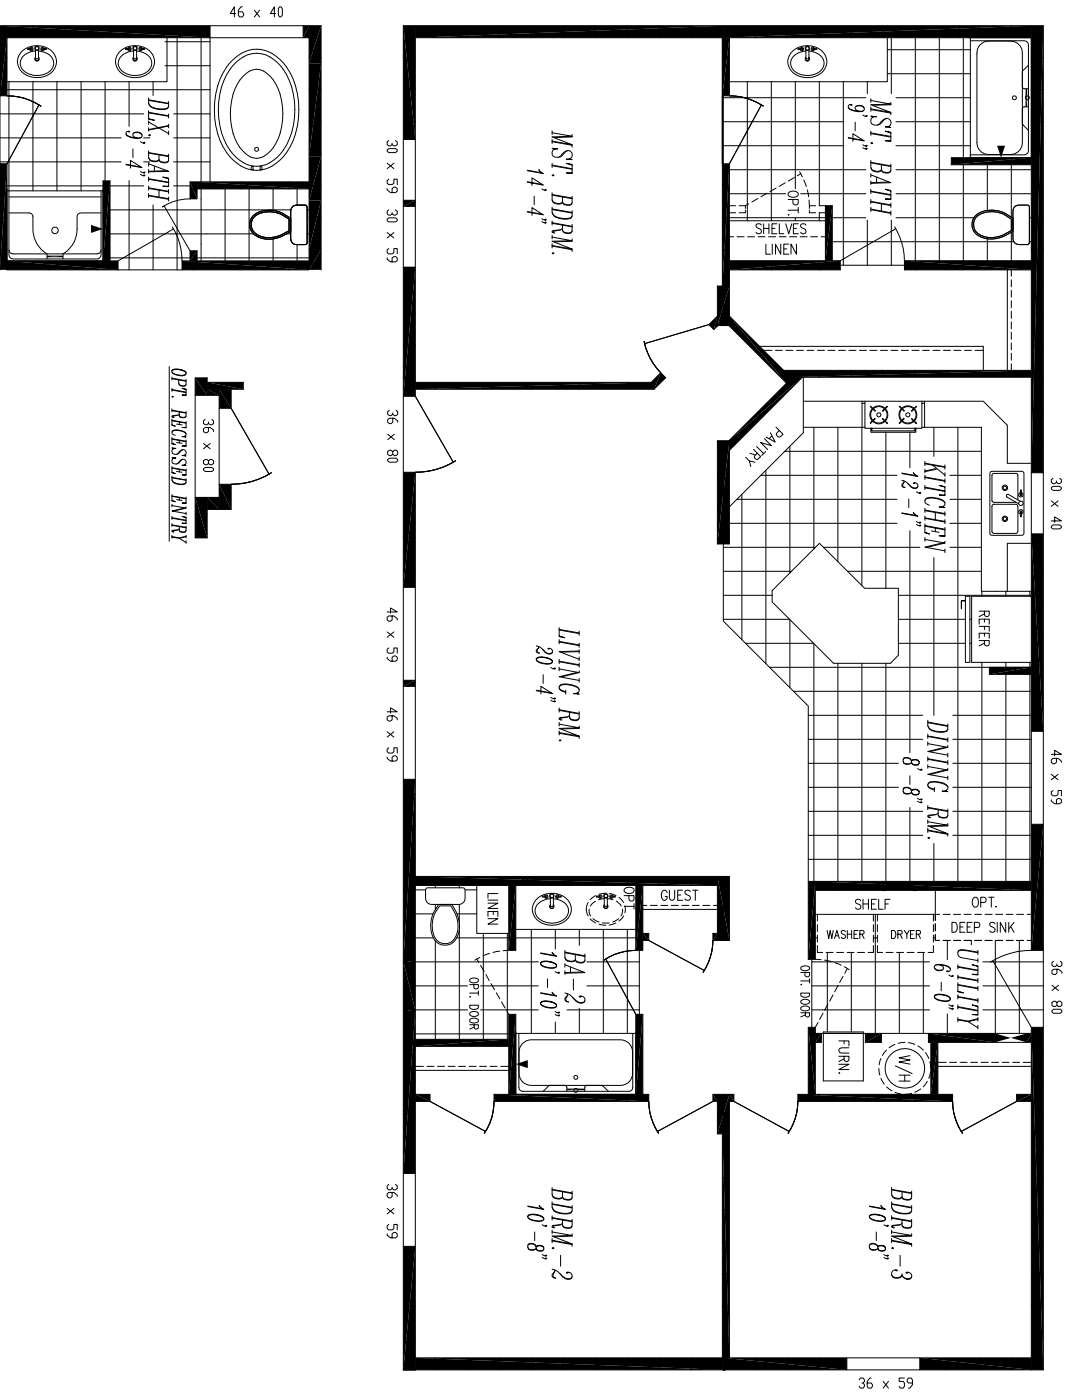

CORNERSTONE COLLECTION

"BUCKHORN" #2856-C

26'-8" x 56'-0"

APPROX. 1,493 SQ. FT.

72" x 80" SLIDING
GLASS DOOR

OPT. DOUBLE LAVS.

30 x 59

46 x 40

36 x 80
OPT. RECESSED ENTRY

OPT. DLX. MST. BATH