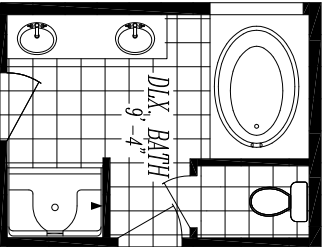

CORNERSTONE COLLECTION

"BUCKHORN" #2856-C

26'-8" x 56'-0"

APPROX. 1,493 SQ. FT.

72" x 80" SLIDING
GLASS DOOR

OPT. DOUBLE LAVS.

30 x 59

46 x 40

36 x 80
OPT. RECESSED ENTRY

OPT. DLX. MST. BATH