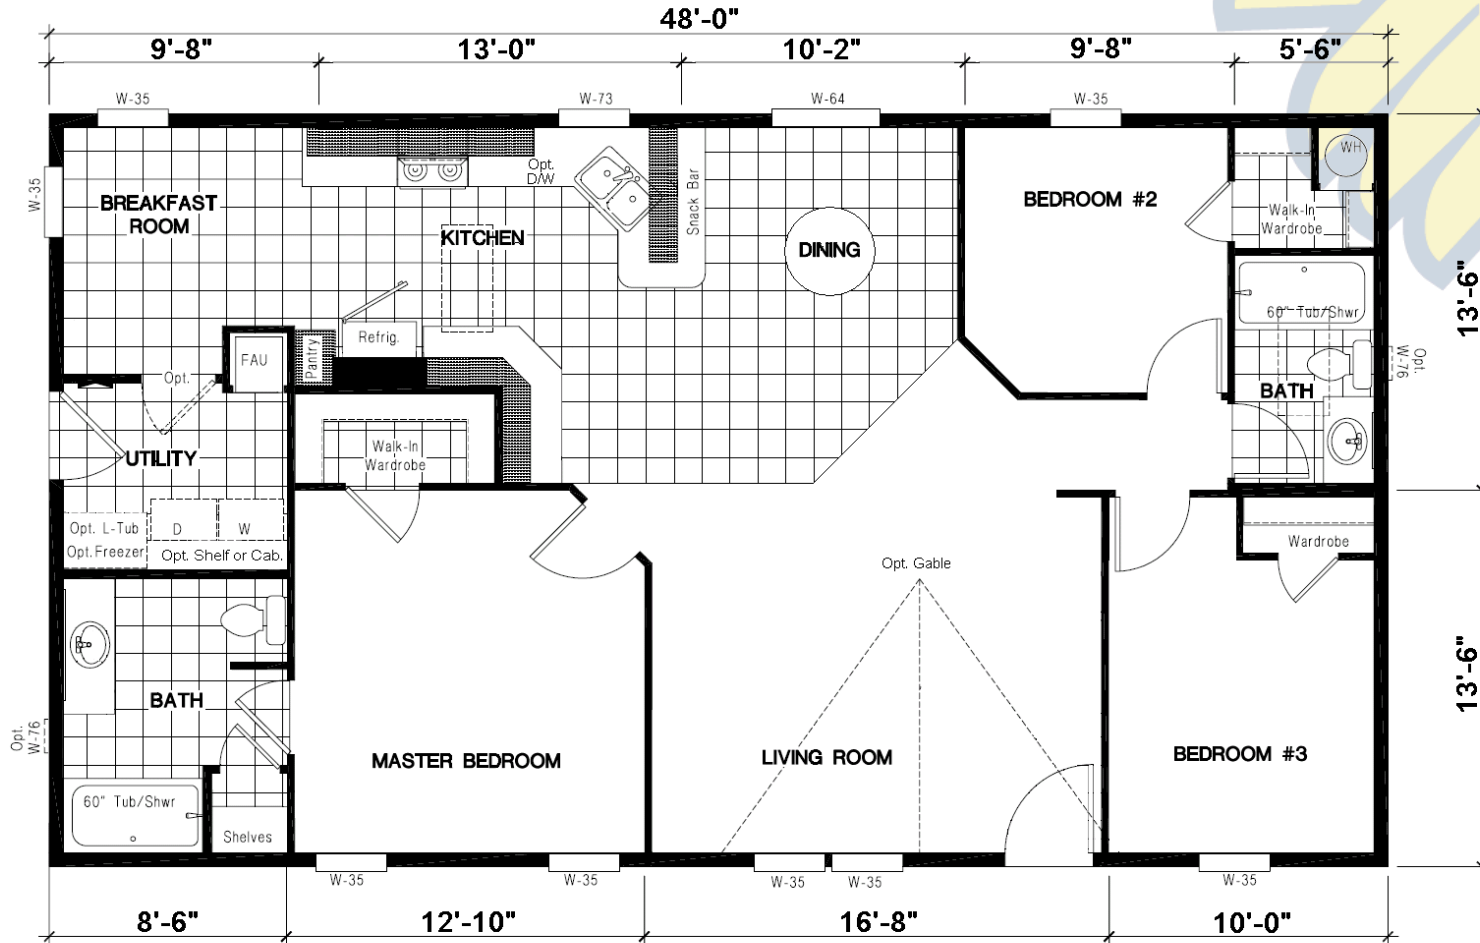

GS 484F 27x48 1,296 sq. ft.

Siskiyou Ridge

Gold Series