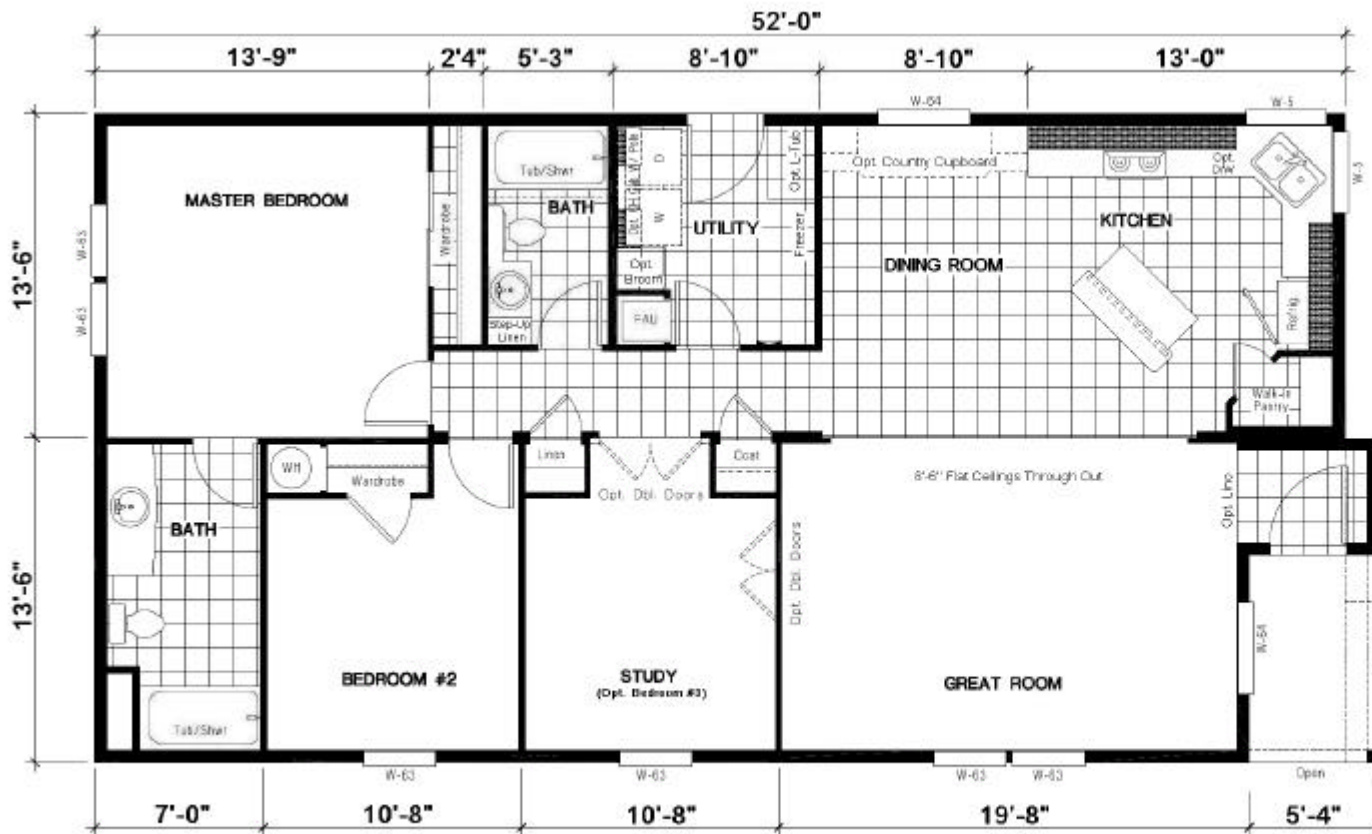

The Buster Series by Golden West Homes

28523F 27x52 1,404 sq. ft.