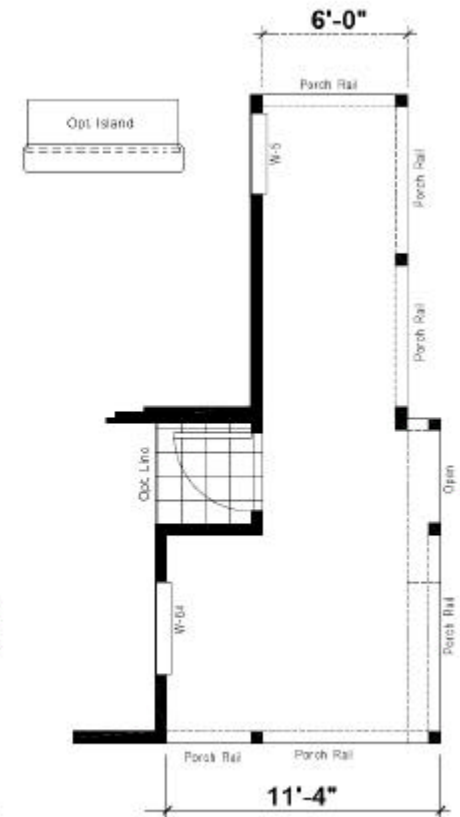

The Buster Series by Golden West Homes

28523F 27x52 1,404 sq. ft.