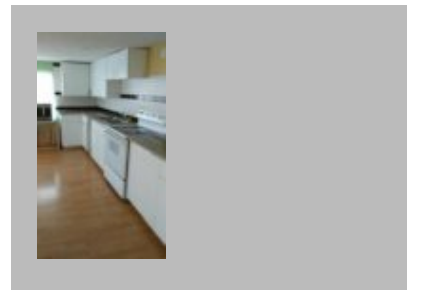

1971 GUERDON

McMinnville
1120 SW OLD SHERIDAN RD, McMINNVILLE, OR 97128-9171
Phone: (503) 435-2300
Email: mcminnville@jandmhomes.com

Details

City: Salem
One line Address: Salem, Oregon
Space Rent: 629
Year Built: 1971
Manufacturer: Guerdon
Bedrooms: 2
Bathrooms: 1
Square Feet: 672
Status: Available
Our Reference #: SAJMCLS3248
Single Carport: Yes
TV/Cable Ready: Yes
Fireplace: Yes
Hardwood Floors: Yes
Microwave: Yes
One Piece Fibertub Shower: Yes
Patio: Yes
Refrigerator: Yes
Tile Edge and Backsplash: Yes
Wheelchair Access: Yes
Bike Paths: Yes
Fitness Center: Yes
Pool: Yes
Spa/Jacuzzi: Yes
Courtyard: Yes
Playground/Park: Yes
Clubhouse: Yes
Controlled Access: Yes
Extra Parking: Yes