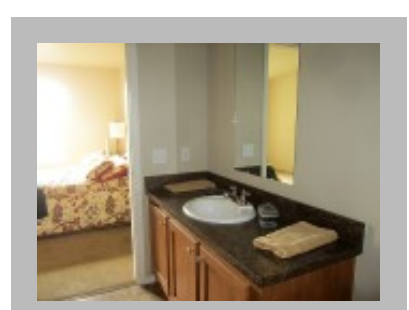

## Details

City : Oregon City  
Manufacturer : Golden West  
Bedrooms : 3  
Bathrooms : 2  
Home Size : 28x48  
Square Feet : 1,296  
New Home Display Model? : Yes  
Status : Available  
Our Reference # : Apple Tree II  
Carpeted Floors : Yes  
Dishwasher : Yes  
Island Counter : Yes  
Refrigerator : Yes