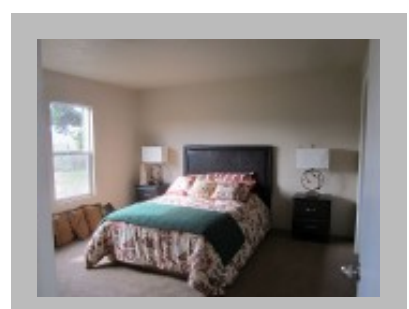

## Details

City : Oregon City  
Manufacturer : Golden West  
Bedrooms : 3  
Bathrooms : 2  
Home Size : 28x48  
Square Feet : 1,296  
New Home Display Model? : Yes  
Status : Available  
Our Reference # : Apple Tree II  
Carpeted Floors : Yes  
Dishwasher : Yes  
Island Counter : Yes  
Refrigerator : Yes