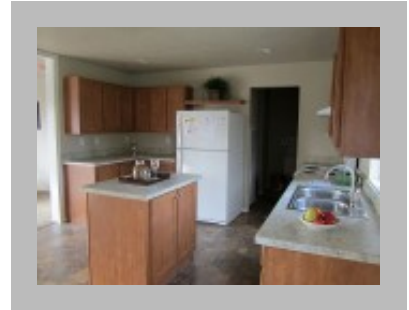

## Details

City : Oregon City  
Manufacturer : Golden West  
Bedrooms : 3  
Bathrooms : 2  
Home Size : 28x48  
Square Feet : 1,296  
New Home Display Model? : Yes  
Status : Available  
Our Reference # : Apple Tree II  
Carpeted Floors : Yes  
Dishwasher : Yes  
Island Counter : Yes  
Refrigerator : Yes