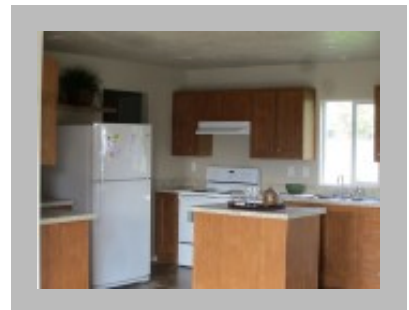

## Details

City : Oregon City  
Manufacturer : Golden West  
Bedrooms : 3  
Bathrooms : 2  
Home Size : 28x48  
Square Feet : 1,296  
New Home Display Model? : Yes  
Status : Available  
Our Reference # : Apple Tree II  
Carpeted Floors : Yes  
Dishwasher : Yes  
Island Counter : Yes  
Refrigerator : Yes