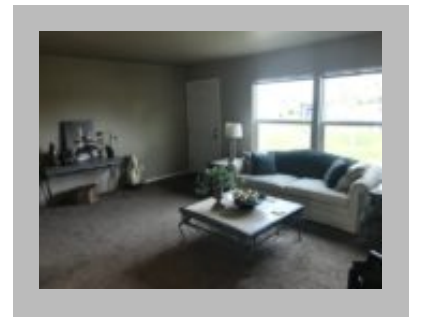

Givry- Model #4

McMinnville
1120 SW OLD SHERIDAN RD, McMINNVILLE, OR 97128-9171
Phone: (503) 435-2300
Email: mcminnville@jandmhomes.com

Details

City : McMinnville
Year Built : 2018
Manufacturer : Golden West
Bedrooms : 3
Bathrooms : 2
Home Size : 27x48
Square Feet : 1,296
New Home Display Model? : Yes
Status : Available
Carpeted Floors : Yes
Dishwasher : Yes
Island Counter : Yes
One Piece Fibertub Shower : Yes
Refrigerator : Yes