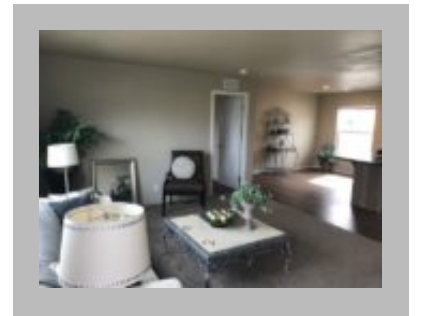

Givry- Model #4

McMinnville
1120 SW OLD SHERIDAN RD, McMINNVILLE, OR 97128-9171
Phone: (503) 435-2300
Email: mcminnville@jandmhomes.com

Details

City : McMinnville
Year Built : 2018
Manufacturer : Golden West
Bedrooms : 3
Bathrooms : 2
Home Size : 27x48
Square Feet : 1,296
New Home Display Model? : Yes
Status : Available
Carpeted Floors : Yes
Dishwasher : Yes
Island Counter : Yes
One Piece Fibertub Shower : Yes
Refrigerator : Yes