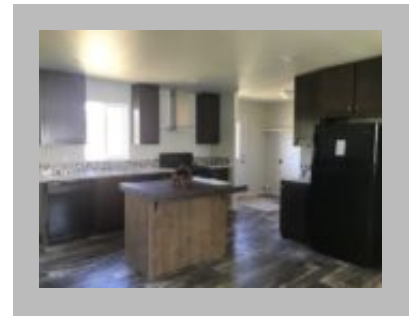

Willow II

Oregon City
15815 POPE LN, Oregon City, OR 97045-1007
Phone: (503) 722-4500
Fax: (503) 722-9878
Email: oregoncity@jandmhomes.com

Details

City : Oregon City
Year Built : 2019
Manufacturer : Marlette
Bedrooms : 3
Bathrooms : 2
Home Size : 27x56
Square Feet : 1,493
New Home Display Model? : Yes
Status : Available
Our Reference # : OCJMC
Carpeted Floors : Yes
Dishwasher : Yes
One Piece Fibertub Shower : Yes
Refrigerator : Yes