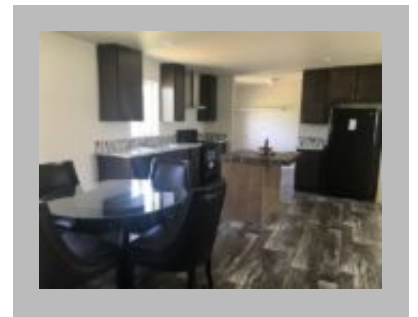

Willow II

Oregon City
15815 POPE LN, Oregon City, OR 97045-1007
Phone: (503) 722-4500
Fax: (503) 722-9878
Email: oregoncity@jandmhomes.com

Details

City : Oregon City
Year Built : 2019
Manufacturer : Marlette
Bedrooms : 3
Bathrooms : 2
Home Size : 27x56
Square Feet : 1,493
New Home Display Model? : Yes
Status : Available
Our Reference # : OCJMC
Carpeted Floors : Yes
Dishwasher : Yes
One Piece Fibertub Shower : Yes
Refrigerator : Yes