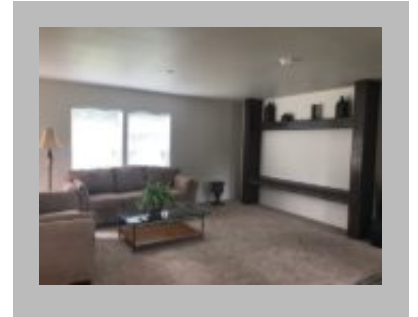

Willow II

Oregon City
15815 POPE LN, Oregon City, OR 97045-1007
Phone: (503) 722-4500
Fax: (503) 722-9878
Email: oregoncity@jandmhomes.com

Details

City : Oregon City
Year Built : 2019
Manufacturer : Marlette
Bedrooms : 3
Bathrooms : 2
Home Size : 27x56
Square Feet : 1,493
New Home Display Model? : Yes
Status : Available
Our Reference # : OCJMC
Carpeted Floors : Yes
Dishwasher : Yes
One Piece Fibertub Shower : Yes
Refrigerator : Yes