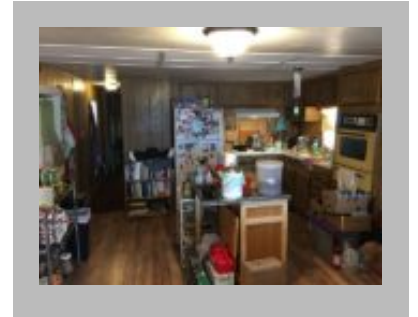

1971 Broadmore - Woodland, WA (#9) CASH ONLY!!! 55+

Corporate
12901 SE 97th Ave #100, Clackamas, OR 97015
Phone: (503) 908-8166
Fax: (503) 722-5368
Email: jtierney@jandmhomes.com

Details

City : Woodland
One line Address : 2009 Lewis River Rd Woodland, WA 98674
Space Rent : 380.00
Year Built : 1971
Manufacturer : Broadmore
Bedrooms : 2
Bathrooms : 1
Home Size : 14x64
Square Feet : 869
Status : Available
Our Reference # : WLJMCNF9
Carpeted Floors : Yes
TV/Cable Ready : Yes
Dishwasher : Yes
Hardwood Floors : Yes
One Piece Fibertub Shower : Yes
Patio : Yes
Refrigerator : Yes
Storage Shed : Yes
Washer/Dryer : Yes