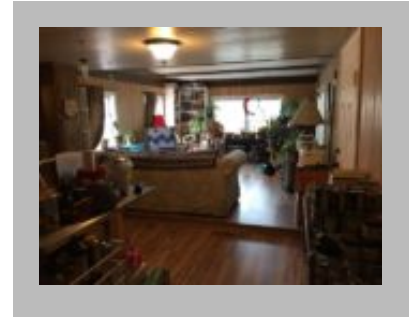

1971 Broadmore - Woodland, WA (#9) CASH ONLY!!! 55+

Corporate
12901 SE 97th Ave #100, Clackamas, OR 97015
Phone: (503) 908-8166
Fax: (503) 722-5368
Email: jtierney@jandmhomes.com

Details

City : Woodland
One line Address : 2009 Lewis River Rd Woodland, WA 98674
Space Rent : 380.00
Year Built : 1971
Manufacturer : Broadmore
Bedrooms : 2
Bathrooms : 1
Home Size : 14x64
Square Feet : 869
Status : Available
Our Reference # : WLJMCNF9
Carpeted Floors : Yes
TV/Cable Ready : Yes
Dishwasher : Yes
Hardwood Floors : Yes
One Piece Fibertub Shower : Yes
Patio : Yes
Refrigerator : Yes
Storage Shed : Yes
Washer/Dryer : Yes