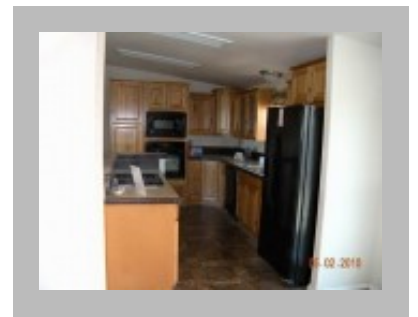

Holly

Albany
33213 HWY 34 SE, ALBANY, OR 97322-7233
Phone: (541) 928-1471
Fax: (541) 928-1495
Email: albany@jandmhomes.com

Details

Manufacturer : Marlette
Bedrooms : 3
Bathrooms : 2
Home Size : 28 x 52
Square Feet : 1,456
New Home Display Model? : No
Status : Active
Our Reference # : Holly
Short description : PLEASE CALL FOR CURRENT PRICING