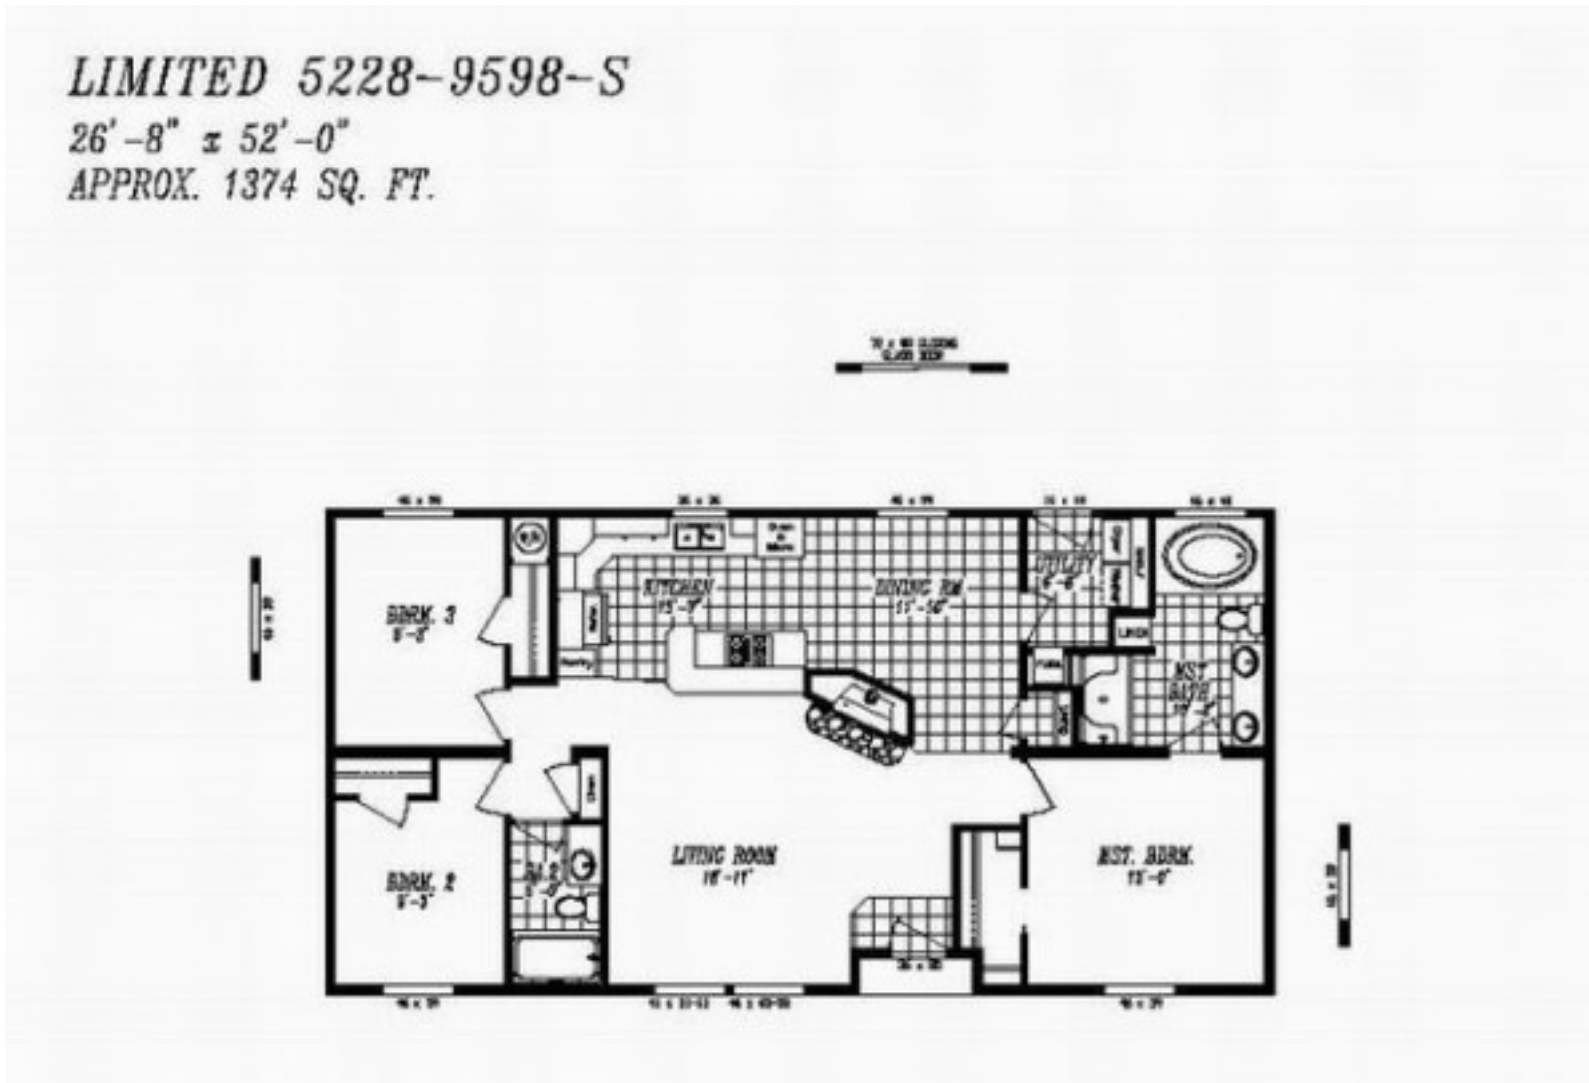

Holly

Albany
33213 HWY 34 SE, ALBANY, OR 97322-7233
Phone: (541) 928-1471
Fax: (541) 928-1495
Email: albany@jandmhomes.com

Details

Manufacturer : Marlette
Bedrooms : 3
Bathrooms : 2
Home Size : 28 x 52
Square Feet : 1,456
New Home Display Model? : No
Status : Active
Our Reference # : Holly
Short description : PLEASE CALL FOR CURRENT PRICING