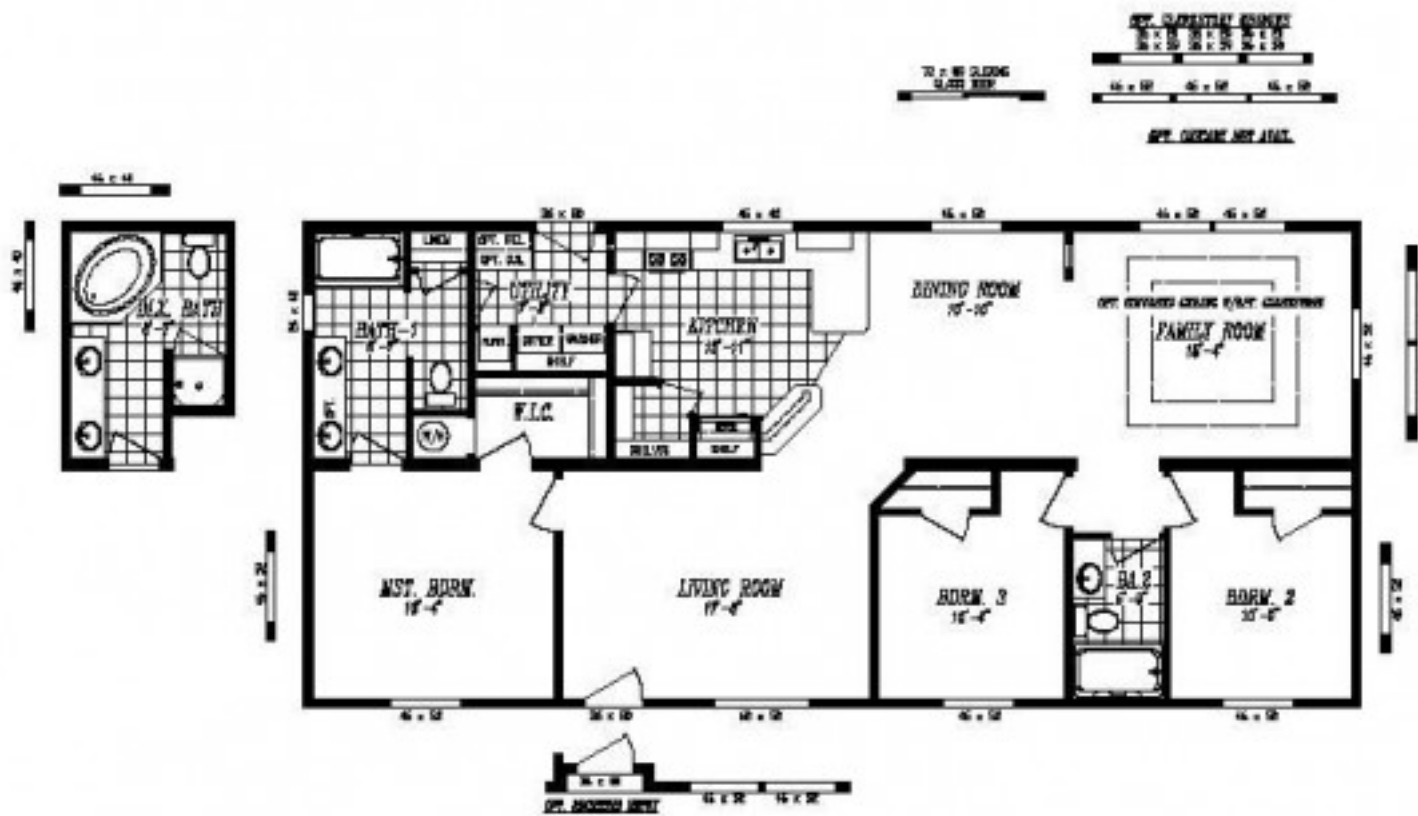

Yellowwood

FIRST EDITION 5828-9756

26'-8" x 58'-0"

APPROX. 1546 SQ. FT.

Oregon City
 15815 POPE LN, Oregon City, OR 97045-1007
 Phone: (503) 722-4500
 Fax: (503) 722-9878
 Email: oregoncity@jandmhomes.com

Details

Manufacturer : Marlette
 Bedrooms : 3
 Bathrooms : 2
 Home Size : 27 x 58
 Square Feet : 1,566
 New Home Display Model? : No
 Our Reference # : Yellowwood
 Short description : 3 bed, 2 bath and family room! Lots of upgrades, corner pantry and FANTASTIC master bath! PLEASE CALL FOR CURRENT PRICING