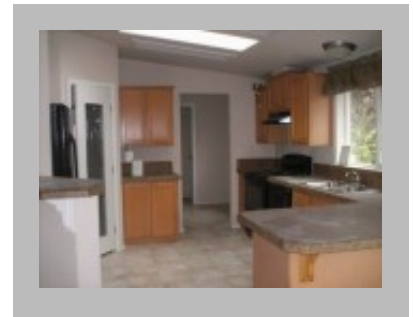

Yellowwood

FIRST EDITION 5828-9756

26'-8" x 58'-0"

APPROX. 1546 SQ. FT.

Oregon City
15815 POPE LN, Oregon City, OR 97045-1007
Phone: (503) 722-4500
Fax: (503) 722-9878
Email: oregoncity@jandmhomes.com

Details

Manufacturer : Marlette
Bedrooms : 3
Bathrooms : 2
Home Size : 27 x 58
Square Feet : 1,566
New Home Display Model? : No
Our Reference # : Yellowwood
Short description : 3 bed, 2 bath and family room! Lots of upgrades, corner pantry and FANTASTIC master bath! PLEASE CALL FOR CURRENT PRICING