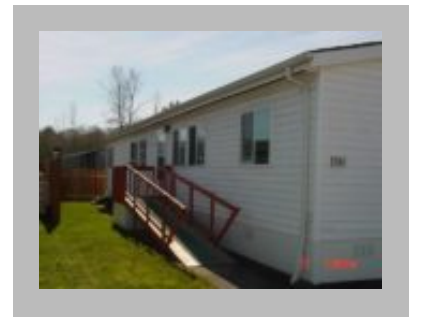

1998 Fleetwood - Lebanon

Albany
33213 HWY 34 SE, ALBANY, OR 97322-7233
Phone: (541) 928-1471
Fax: (541) 928-1495
Email: albany@jandmhomes.com

Details

Listing Agent Email : kbingham@jandmhomes.com
City : Lebanon
Year Built : 1998
Manufacturer : Fleetwood
Bedrooms : 3
Bathrooms : 2
Home Size : 56 x 25
Status : Sold
Single Carport : Yes
TV/Cable Ready : Yes
Dishwasher : Yes
Garden Tub : Yes
Island Counter : Yes
Patio : Yes
Refrigerator : Yes
Storage Shed : Yes
Washer/Dryer : Yes
Wheelchair Access : Yes