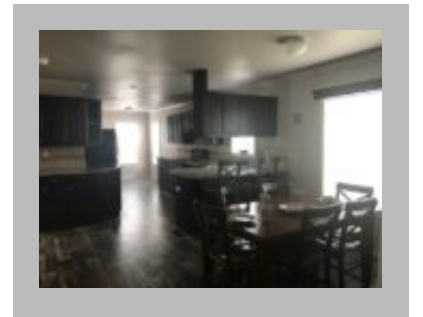

Beech V

Oregon City
15815 POPE LN, Oregon City, OR 97045-1007
Phone: (503) 722-4500
Fax: (503) 722-9878
Email: oregoncity@jandmhomes.com

Details

City : Oregon City
Year Built : 2020
Manufacturer : Golden West
Bedrooms : 3
Bathrooms : 2
Home Size : 27X48
Square Feet : 1,296
New Home Display Model? : Yes
Status : Available
Pantry : Yes
Carpeted Floors : Yes
Dishwasher : Yes
Island Counter : Yes
Microwave : Yes
One Piece Fibertub Shower : Yes
Refrigerator : Yes
Tile Edge and Backsplash : Yes
Utility Sink : Yes