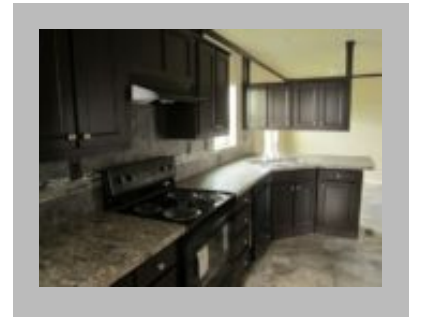

Beech V

Oregon City
15815 POPE LN, Oregon City, OR 97045-1007
Phone: (503) 722-4500
Fax: (503) 722-9878
Email: oregoncity@jandmhomes.com

Details

City : Oregon City
Year Built : 2020
Manufacturer : Golden West
Bedrooms : 3
Bathrooms : 2
Home Size : 27X48
Square Feet : 1,296
New Home Display Model? : Yes
Status : Available
Pantry : Yes
Carpeted Floors : Yes
Dishwasher : Yes
Island Counter : Yes
Microwave : Yes
One Piece Fibertub Shower : Yes
Refrigerator : Yes
Tile Edge and Backsplash : Yes
Utility Sink : Yes