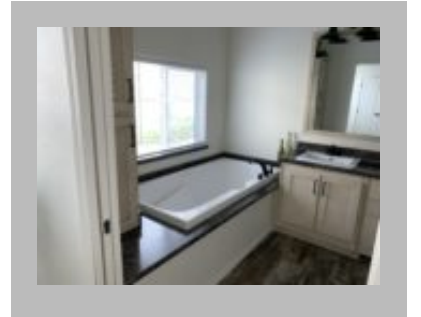

Douglas

Woodland
1351 PACIFIC AVE, WOODLAND, WA 98674-8462
Phone: (360) 225-4500
Fax: 360-225-0601
Email: woodland@jandmhomes.com

Details

City : Woodland
Year Built : 2020
Manufacturer : Marlette
Bedrooms : 3
Bathrooms : 2
Home Size : 26x52
Square Feet : 1,387
New Home Display Model? : Yes
Our Reference # : Douglas
Pantry : Yes
Carpeted Floors : Yes
Dishwasher : Yes
Garden Tub : Yes
Island Counter : Yes
Microwave : Yes
One Piece Fibertub Shower : Yes
Refrigerator : Yes
Tile Edge and Backsplash : Yes