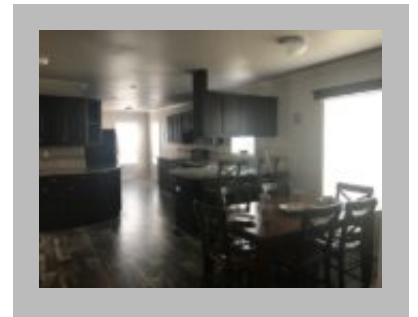

Beech V

Oregon City
15815 POPE LN, Oregon City, OR 97045-1007
Phone: (503) 722-4500
Fax: (503) 722-9878
Email: oregoncity@jandmhomes.com

Details

City : Oregon City
Year Built : 2020
Manufacturer : Golden West
Bedrooms : 3
Bathrooms : 2
Home Size : 27X48
Square Feet : 1,296
New Home Display Model? : Yes
Pantry : Yes
Carpeted Floors : Yes
Dishwasher : Yes
Island Counter : Yes
Microwave : Yes
One Piece Fibertub Shower : Yes
Refrigerator : Yes
Tile Edge and Backsplash : Yes
Utility Sink : Yes