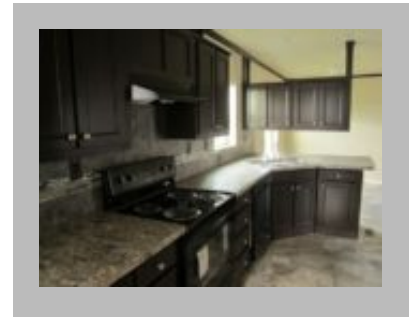

Beech V

Oregon City
15815 POPE LN, Oregon City, OR 97045-1007
Phone: (503) 722-4500
Fax: (503) 722-9878
Email: oregoncity@jandmhomes.com

Details

City : Oregon City
Year Built : 2020
Manufacturer : Golden West
Bedrooms : 3
Bathrooms : 2
Home Size : 27X48
Square Feet : 1,296
New Home Display Model? : Yes
Pantry : Yes
Carpeted Floors : Yes
Dishwasher : Yes
Island Counter : Yes
Microwave : Yes
One Piece Fibertub Shower : Yes
Refrigerator : Yes
Tile Edge and Backsplash : Yes
Utility Sink : Yes