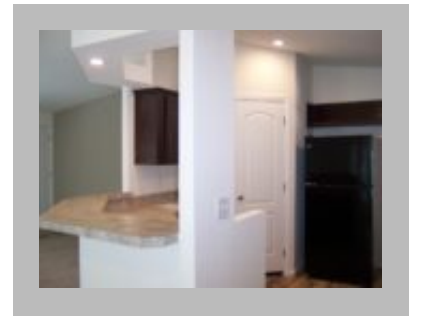

2020 Fleetwood (#102) Lebanon, OR

Details

Listing Agent Email : santiamvillage@jandmhomes.com

City : Lebanon

Year Built : 2020

Manufacturer : Fleetwood

Bedrooms : 3

Bathrooms : 2

Home Size : 27x50

Square Feet : 1,333

New Home Display Model? : Yes

Status : Available

Our Reference # : Space 102

Single Carport : Yes

Pantry : Yes

Carpeted Floors : Yes

Dishwasher : Yes

Refrigerator : Yes

Storage Shed : Yes