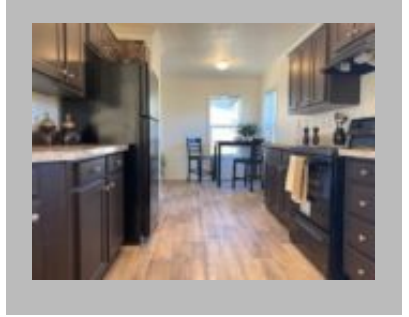

Riesling IV- Model #2

McMinnville
1120 SW OLD SHERIDAN RD, McMINNVILLE, OR 97128-9171
Phone: (503) 435-2300
Email: mcminnville@jandmhomes.com

Details

City : McMinnville
Year Built : 2019
Manufacturer : Golden West
Bedrooms : 3
Bathrooms : 2
Home Size : 27x48
Square Feet : 1,296
Status : Available
Our Reference # : Riesling IV
Carpeted Floors : Yes
Dishwasher : Yes
One Piece Fibertub Shower : Yes
Refrigerator : Yes