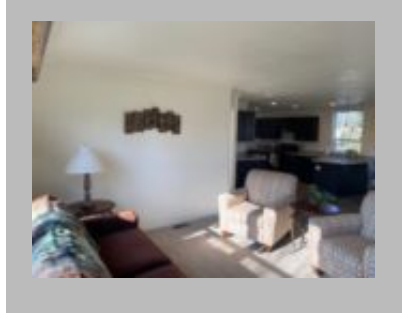

Riesling IV- Model #2

McMinnville
1120 SW OLD SHERIDAN RD, McMINNVILLE, OR 97128-9171
Phone: (503) 435-2300
Email: mcminnville@jandmhomes.com

Details

City : McMinnville
Year Built : 2019
Manufacturer : Golden West
Bedrooms : 3
Bathrooms : 2
Home Size : 27x48
Square Feet : 1,296
Status : Available
Our Reference # : Riesling IV
Carpeted Floors : Yes
Dishwasher : Yes
One Piece Fibertub Shower : Yes
Refrigerator : Yes