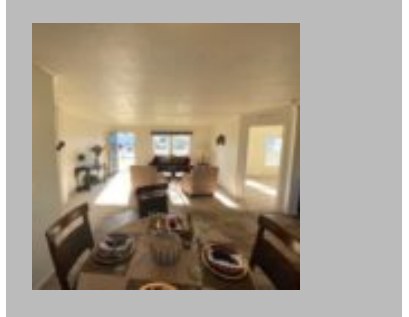

Riesling IV- Model #2

McMinnville
1120 SW OLD SHERIDAN RD, McMINNVILLE, OR 97128-9171
Phone: (503) 435-2300
Email: mcminnville@jandmhomes.com

Details

City : McMinnville
Year Built : 2019
Manufacturer : Golden West
Bedrooms : 3
Bathrooms : 2
Home Size : 27x48
Square Feet : 1,296
Status : Available
Our Reference # : Riesling IV
Carpeted Floors : Yes
Dishwasher : Yes
One Piece Fibertub Shower : Yes
Refrigerator : Yes