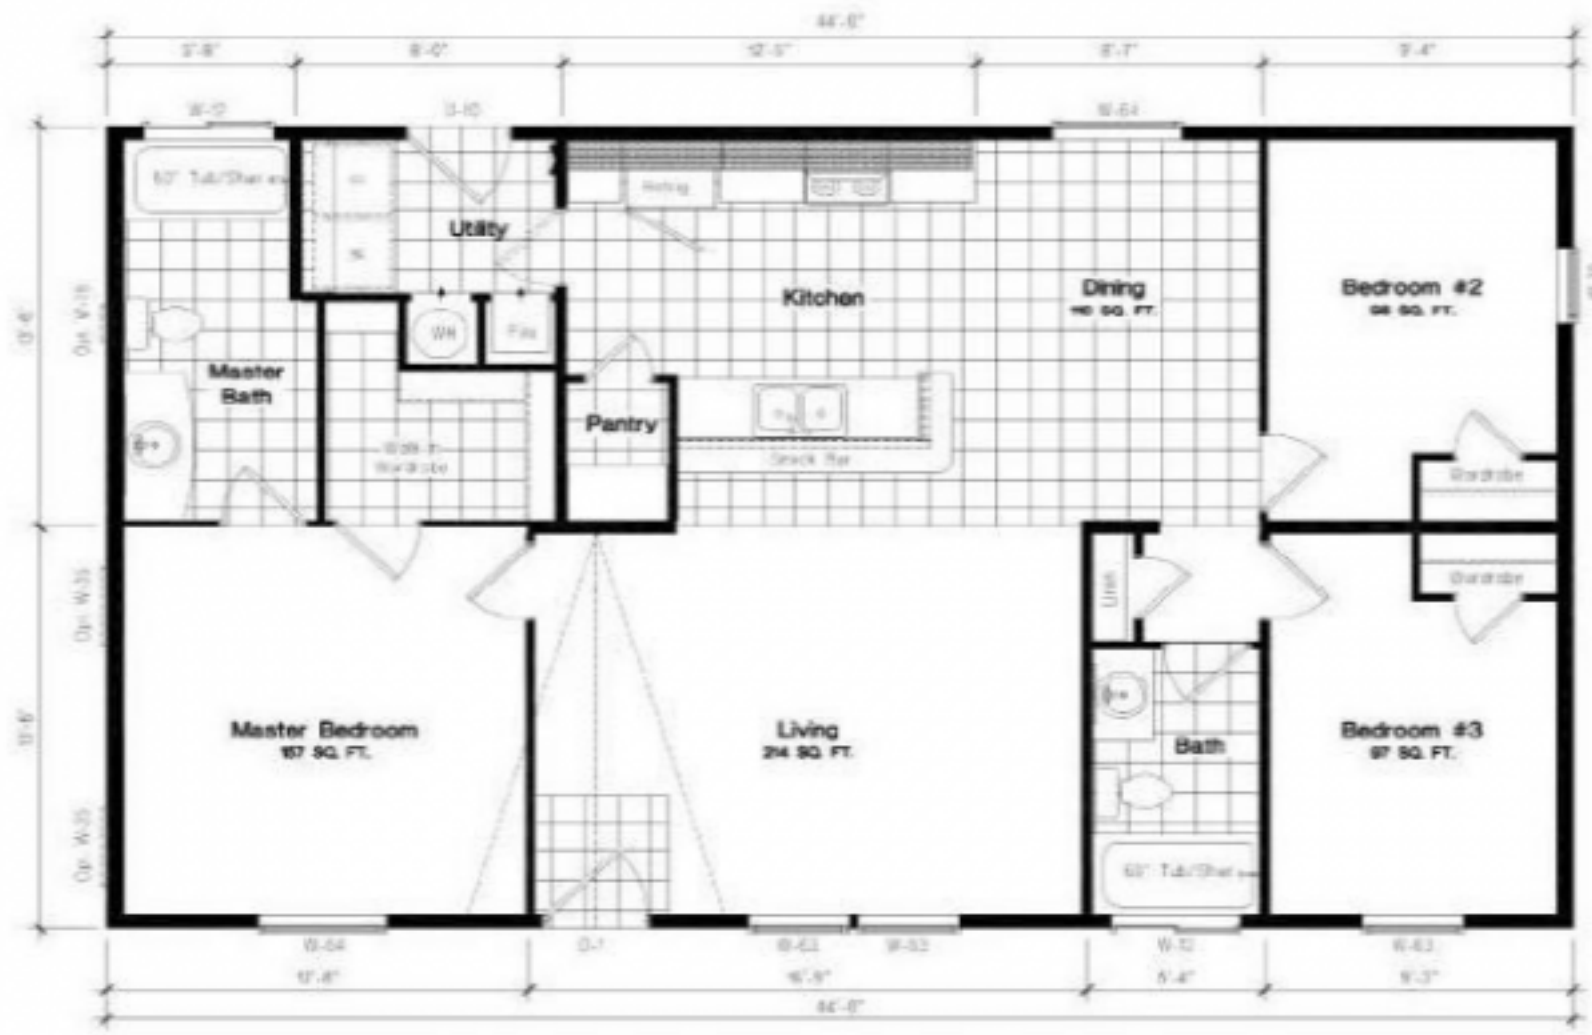

Grillet

28442F 27x44 1,188 sq. ft.

Floor plans are representative. Some items may be optional. Final home specifications may vary & are subject to change at any time.

McMinnville
1120 SW OLD SHERIDAN RD, McMINNVILLE, OR 97128-9171
Phone: (503) 435-2300
Email: mcminnville@jandmhomes.com

Details

Manufacturer : Golden West
Bedrooms : 3
Bathrooms : 2
Home Size : 27x44
Square Feet : 1,188
New Home Display Model? : No
Our Reference # : Grillet
Pantry : Yes
Carpeted Floors : Yes
Dishwasher : Yes
One Piece Fibertub Shower : Yes
Refrigerator : Yes