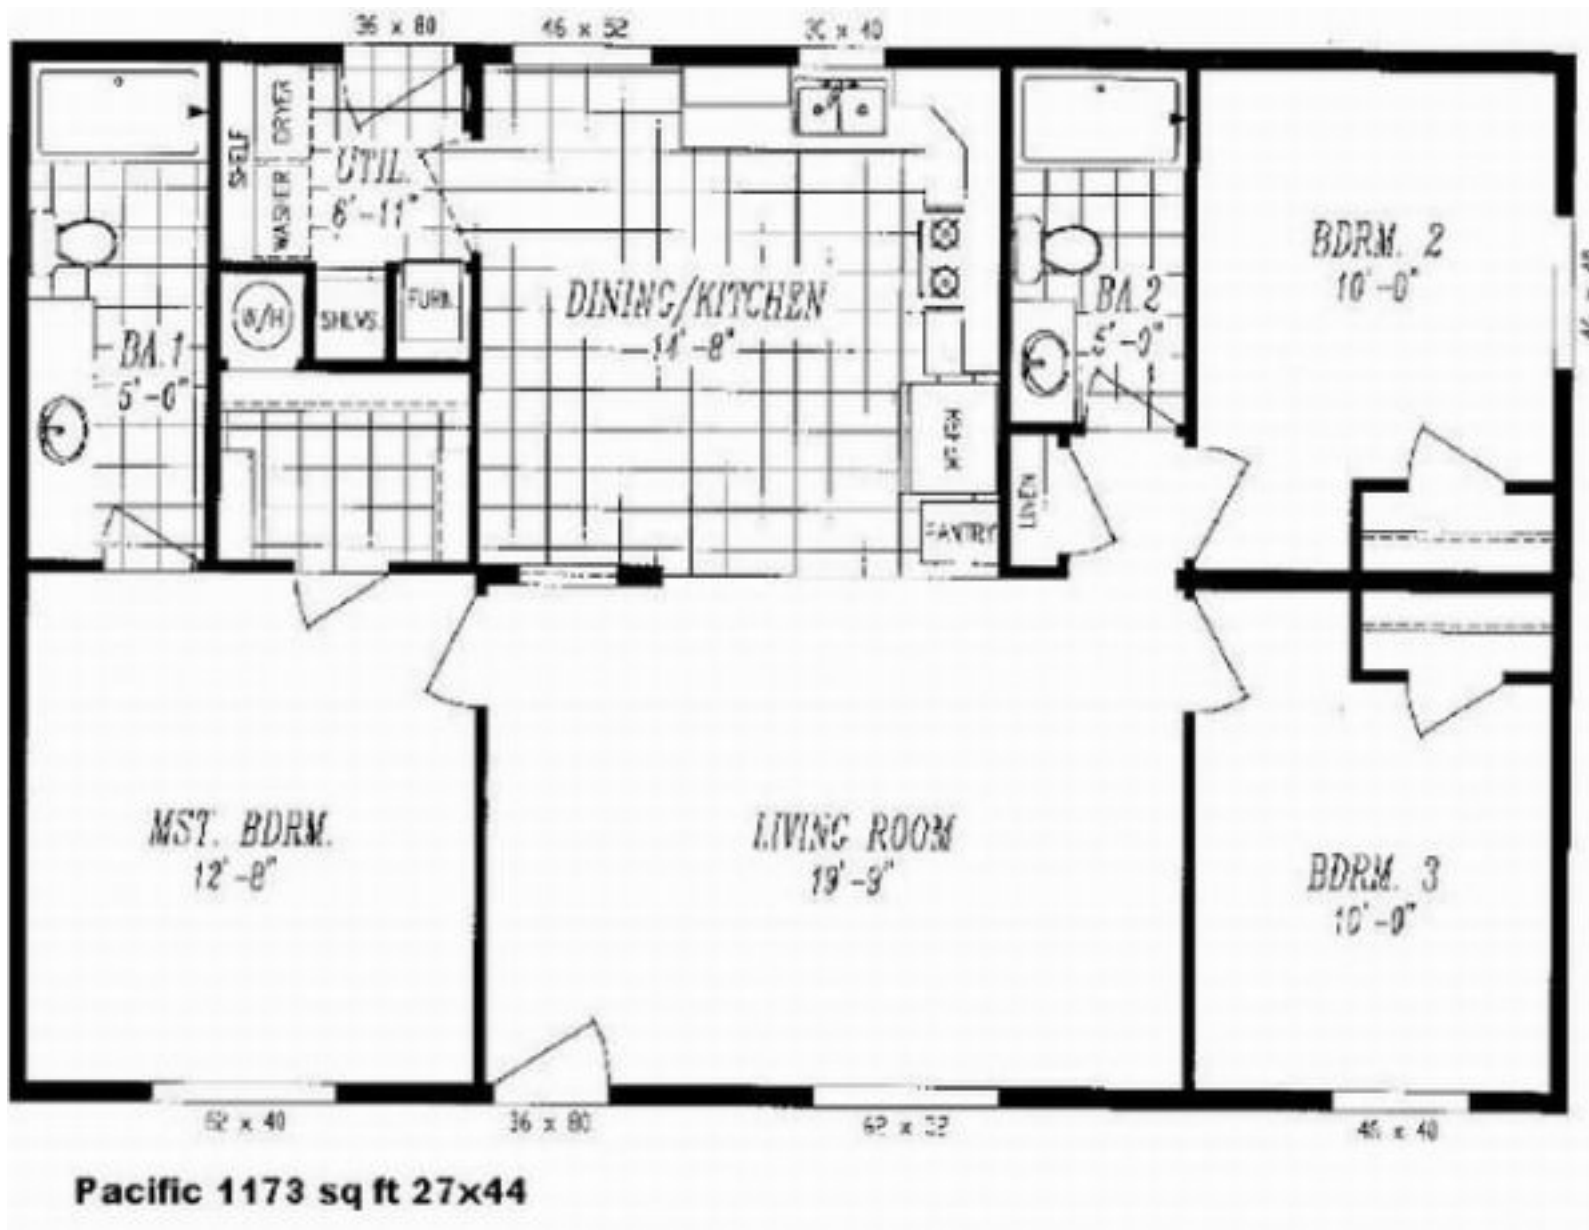

Alder

Oregon City
15815 POPE LN, Oregon City, OR 97045-1007
Phone: (503) 722-4500
Fax: (503) 722-9878
Email: oregoncity@jandmhomes.com

Details

Manufacturer : Marlette

Bedrooms : 3

Bathrooms : 2

Home Size : 27 x 44

Square Feet : 1,188

New Home Display Model? : No

Our Reference # : Alder

Short description : This new Marlette display model comes standard with 2x6 Exterior walls, 30# Roof to name some.

Carpeted Floors : Yes

Dishwasher : Yes

One Piece Fibertub Shower : Yes

Refrigerator : Yes