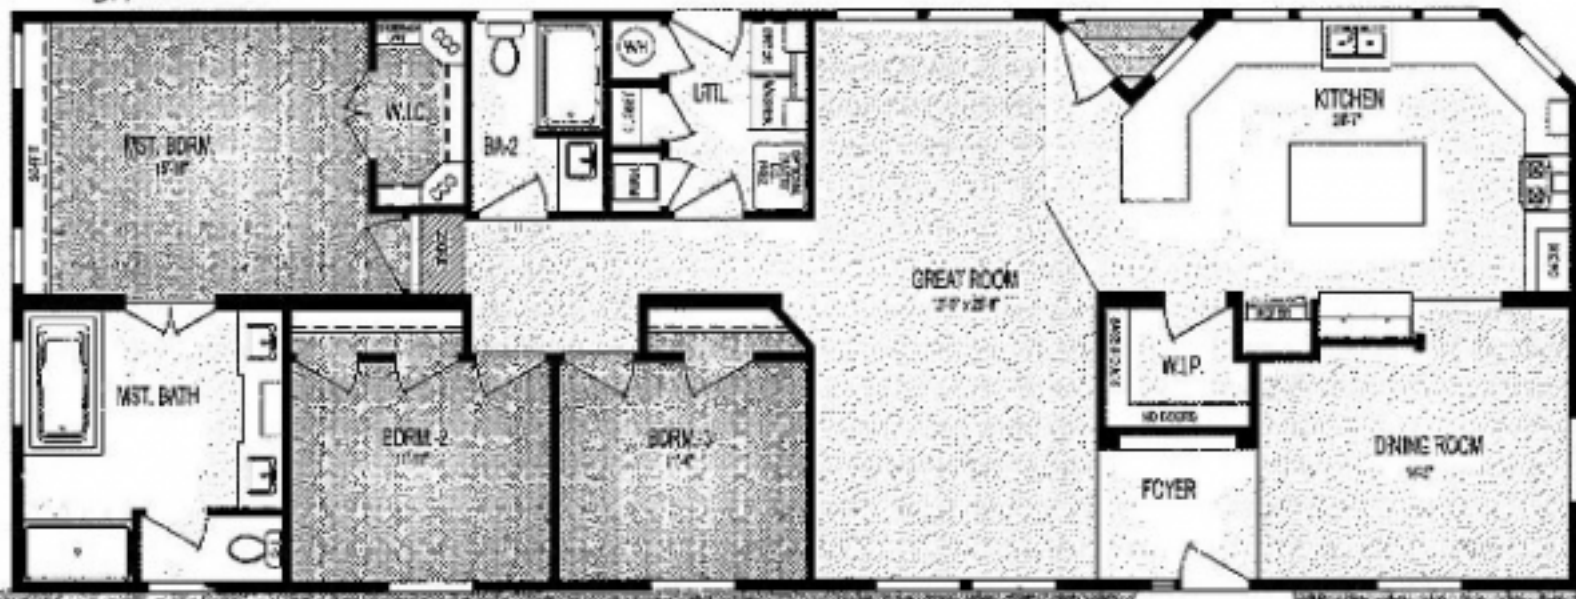

Azalea

Albany
33213 HWY 34 SE, ALBANY, OR 97322-7233
Phone: (541) 928-1471
Fax: (541) 928-1495
Email: albany@jandmhomes.com

Details

Manufacturer : Marlette
Bedrooms : 3
Bathrooms : 2
Home Size : 27 x 70
Square Feet : 1,845
New Home Display Model? : No
Status : Available
Our Reference # : Azalea
Short description : Solid Wood Cabinets, Upgrade Exterior Package with Cedar Plank Accents. PLEASE CALL FOR CURRENT PRICING
Pantry : Yes
Carpeted Floors : Yes
Dishwasher : Yes
Island Counter : Yes
Microwave : Yes
Refrigerator : Yes