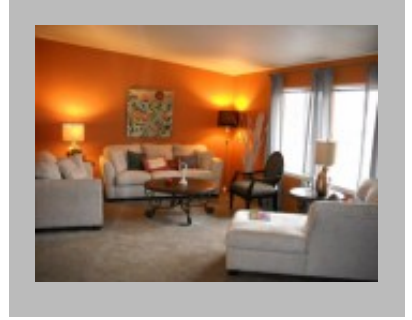

Dahlia

26'-8" x 52'-0"
1387 SQ. FT.

Albany
33213 HWY 34 SE, ALBANY, OR 97322-7233
Phone: (541) 928-1471
Fax: (541) 928-1495
Email: albany@jandmhomes.com

Details

Manufacturer : Marlette
Bedrooms : 3
Bathrooms : 2
Home Size : 28 x 52