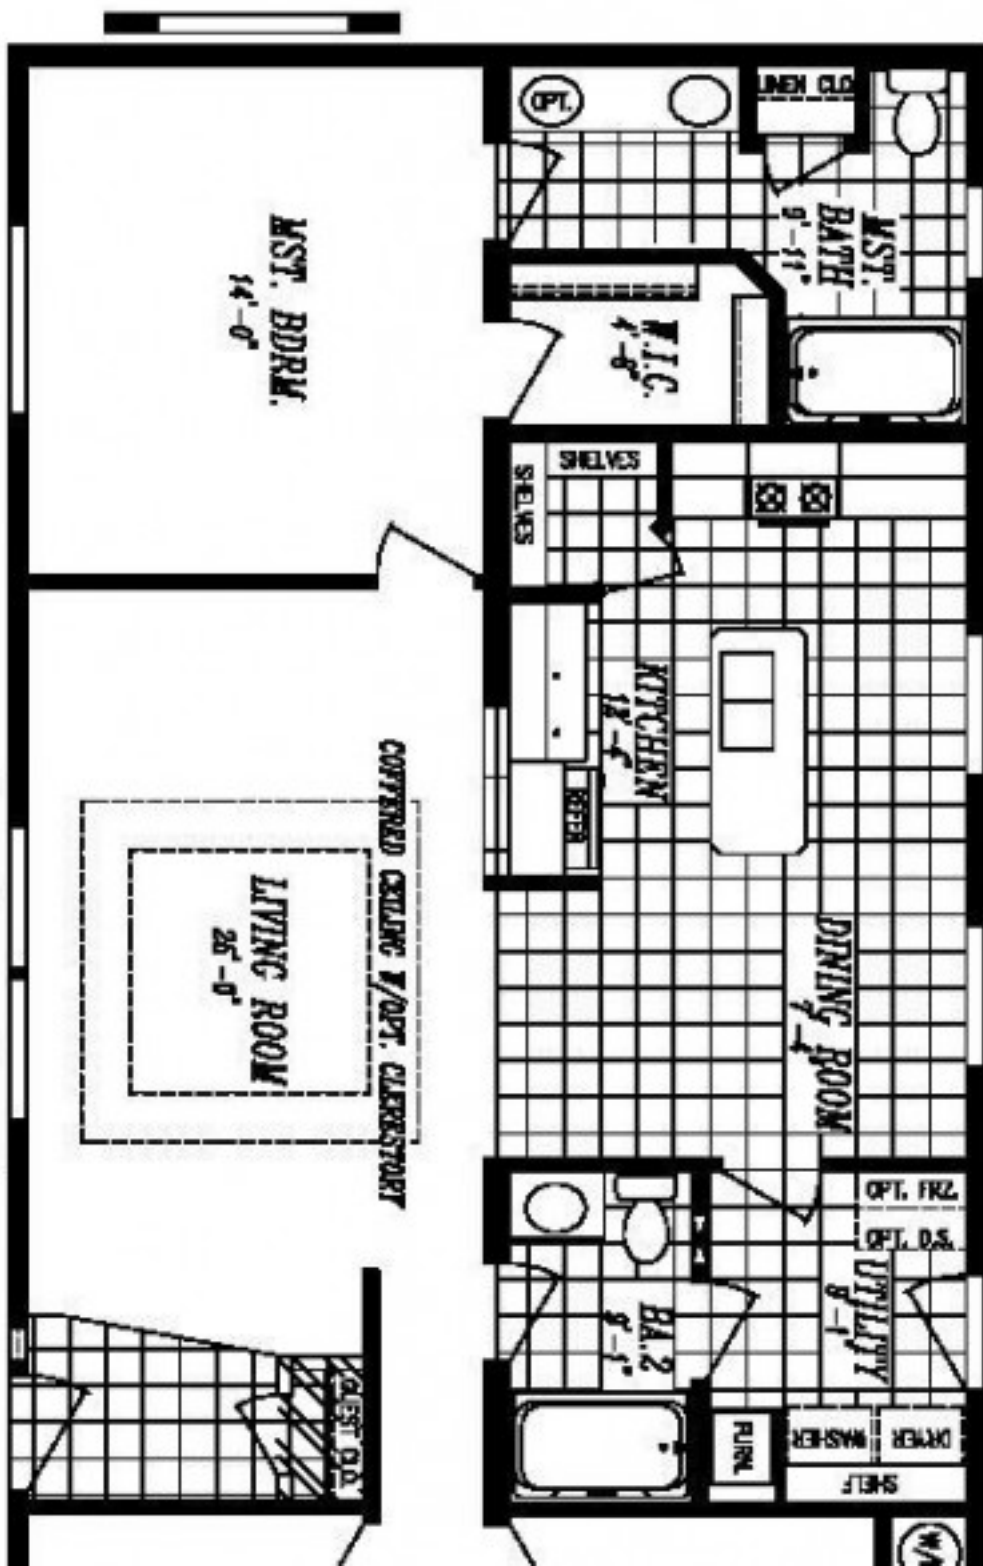

Dahlia

26'-8" x 52'-0"
1387 SQ. FT.

Albany
33213 HWY 34 SE, ALBANY, OR 97322-7233
Phone: (541) 928-1471
Fax: (541) 928-1495
Email: albany@jandmhomes.com

Details

Manufacturer : Marlette
Bedrooms : 3
Bathrooms : 2
Home Size : 28 x 52

Square Feet : 1,386

New Home Display Model? : No

Our Reference # : Dahlia

Short description : PLEASE CALL FOR CURRENT PRICING

Carpeted Floors : Yes

Disposal : Yes

Island Counter : Yes

One Piece Fibertub Shower : Yes