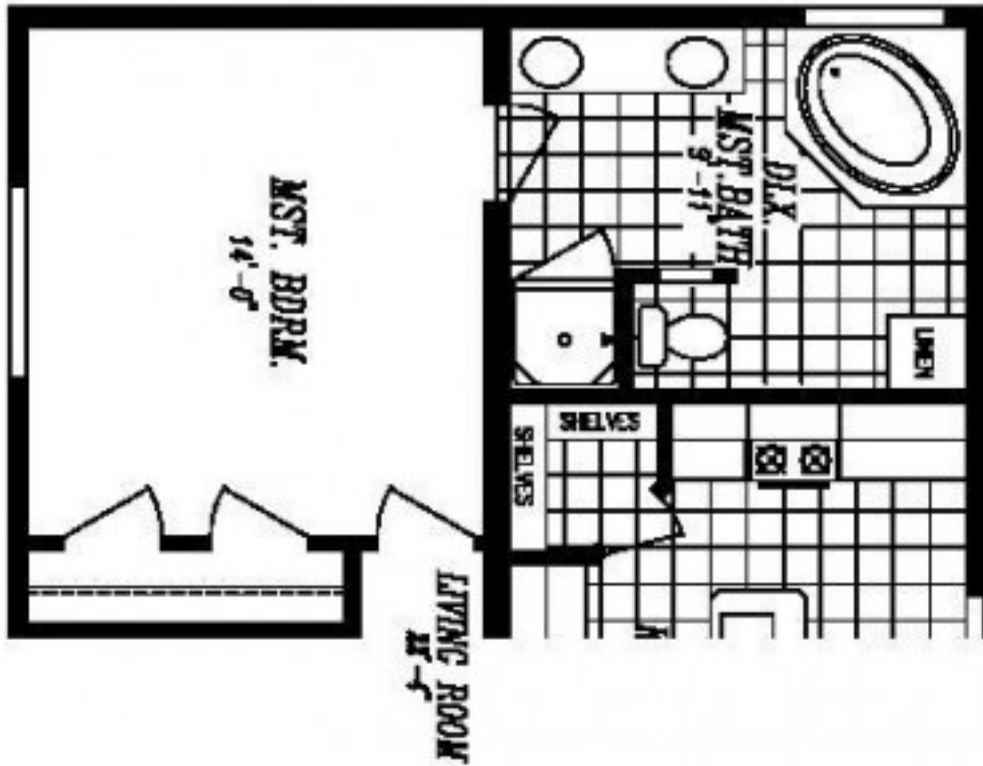

Dahlia

26'-8" x 52'-0"
1387 SQ. FT.

Albany
33213 HWY 34 SE, ALBANY, OR 97322-7233
Phone: (541) 928-1471
Fax: (541) 928-1495
Email: albany@jandmhomes.com

Details

Manufacturer : Marlette
Bedrooms : 3
Bathrooms : 2
Home Size : 28 x 52

Square Feet : 1,386

New Home Display Model? : No

Our Reference # : Dahlia

Short description : PLEASE CALL FOR CURRENT PRICING

Carpeted Floors : Yes

Disposal : Yes

Island Counter : Yes

One Piece Fibertub Shower : Yes