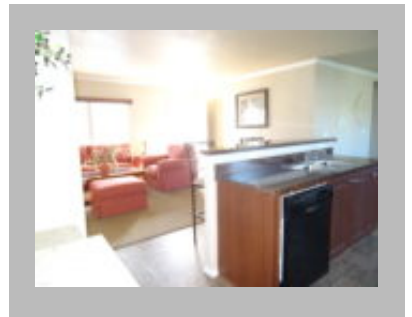

Chelan II - Past Lot Model

Woodland
1351 PACIFIC AVE, WOODLAND, WA 98674-8462
Phone: (360) 225-4500
Fax: 360-225-0601
Email: woodland@jandmhomes.com

Details

City : Woodland
Manufacturer : Golden West
Bedrooms : 3
Bathrooms : 2
Home Size : 28x56
Square Feet : 1,512
New Home Display Model? : No
Status : Sold
Our Reference # : Chelan II
Forced Air : Yes
Pantry : Yes
Carpeted Floors : Yes
Dishwasher : Yes
Island Counter : Yes
One Piece Fibertub Shower : Yes
Refrigerator : Yes