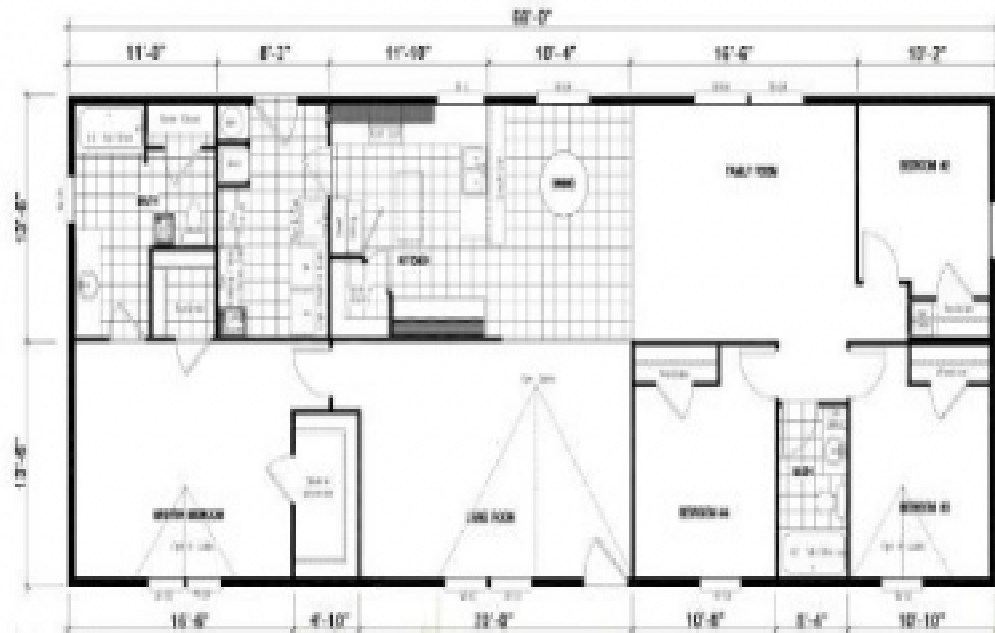

(877)645-4500
www.jandmhomes.com

Snapdragon

27x68 1,836 sq. ft.

Albany
33213 HWY 34 SE, ALBANY, OR 97322-7233
Phone: (541) 928-1471
Fax: (541) 928-1495
Email: albany@jandmhomes.com

Details

Manufacturer : Sterling
Bedrooms : 3
Bathrooms : 2
Home Size : 27x68
Square Feet : 1,836
Status : Available
Our Reference # : Snapdragon
Pantry : Yes
Carpeted Floors : Yes
Dishwasher : Yes
Fireplace : Yes
Garden Tub : Yes
One Piece Fibertub Shower : Yes
Refrigerator : Yes
Utility Sink : Yes