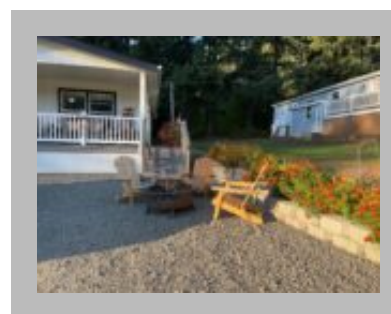

2022 Marlette Like New Just $169,950.00

Oregon City
15815 POPE LN, Oregon City, OR 97045-1007
Phone: (503) 722-4500
Fax: (503) 722-9878
Email: oregoncity@jandmhomes.com

Details

Listing Agent Email : despinoza@jandmhomes.com
City : Beavercreek
Space Rent : 700.00
Year Built : 2022
Manufacturer : Marlette
Bedrooms : 2
Bathrooms : 2
Square Feet : 864
Status : Available
Pantry : Yes
Dishwasher : Yes
One Piece Fibertub Shower : Yes
Patio : Yes
Refrigerator : Yes
Washer/Dryer : Yes