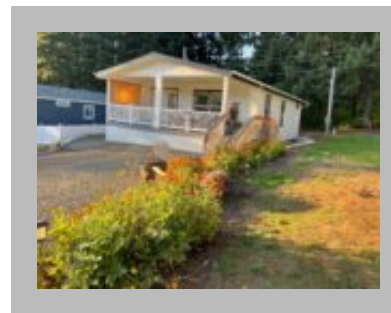

2022 Marlette Like New Just $169,950.00

Oregon City
15815 POPE LN, Oregon City, OR 97045-1007
Phone: (503) 722-4500
Fax: (503) 722-9878
Email: oregoncity@jandmhomes.com

Details

Listing Agent Email : despinoza@jandmhomes.com
City : Beavercreek
Space Rent : 700.00
Year Built : 2022
Manufacturer : Marlette
Bedrooms : 2
Bathrooms : 2
Square Feet : 864
Status : Available
Pantry : Yes
Dishwasher : Yes
One Piece Fibertub Shower : Yes
Patio : Yes
Refrigerator : Yes
Washer/Dryer : Yes