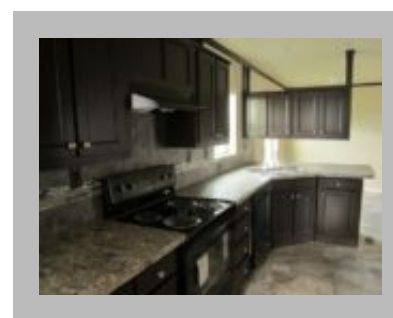

The Beech V

Oregon City
15815 POPE LN, Oregon City, OR 97045-1007
Phone: (503) 722-4500
Fax: (503) 722-9878
Email: oregoncity@jandmhomes.com

Details

City : Oregon City
Year Built : 2023
Manufacturer : Golden West
Bedrooms : 3
Bathrooms : 2
Home Size : 27X48
Square Feet : 1,296
New Home Display Model? : Yes
Status : Available
Pantry : Yes
Carpeted Floors : Yes
Dishwasher : Yes
Island Counter : Yes
Microwave : Yes
One Piece Fibertub Shower : Yes
Refrigerator : Yes
Tile Edge and Backsplash : Yes
Utility Sink : Yes