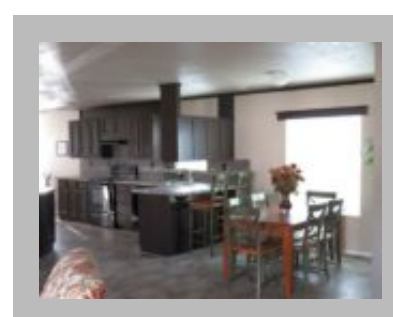

The Beech V

Oregon City
15815 POPE LN, Oregon City, OR 97045-1007
Phone: (503) 722-4500
Fax: (503) 722-9878
Email: oregoncity@jandmhomes.com

Details

City : Oregon City
Year Built : 2023
Manufacturer : Golden West
Bedrooms : 3
Bathrooms : 2
Home Size : 27X48
Square Feet : 1,296
New Home Display Model? : Yes
Status : Available
Pantry : Yes
Carpeted Floors : Yes
Dishwasher : Yes
Island Counter : Yes
Microwave : Yes
One Piece Fibertub Shower : Yes
Refrigerator : Yes
Tile Edge and Backsplash : Yes
Utility Sink : Yes