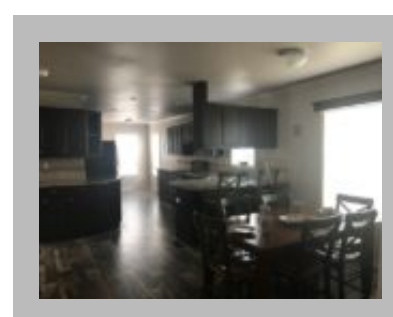

The Beech V

Oregon City
15815 POPE LN, Oregon City, OR 97045-1007
Phone: (503) 722-4500
Fax: (503) 722-9878
Email: oregoncity@jandmhomes.com

Details

City : Oregon City
Year Built : 2023
Manufacturer : Golden West
Bedrooms : 3
Bathrooms : 2
Home Size : 27X48
Square Feet : 1,296
New Home Display Model? : Yes
Status : Available
Pantry : Yes
Carpeted Floors : Yes
Dishwasher : Yes
Island Counter : Yes
Microwave : Yes
One Piece Fibertub Shower : Yes
Refrigerator : Yes
Tile Edge and Backsplash : Yes
Utility Sink : Yes