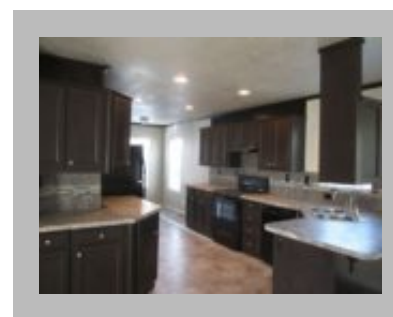

The Beech V

Oregon City
15815 POPE LN, Oregon City, OR 97045-1007
Phone: (503) 722-4500
Fax: (503) 722-9878
Email: oregoncity@jandmhomes.com

Details

City : Oregon City
Year Built : 2023
Manufacturer : Golden West
Bedrooms : 3
Bathrooms : 2
Home Size : 27X48
Square Feet : 1,296
New Home Display Model? : Yes
Status : Available
Pantry : Yes
Carpeted Floors : Yes
Dishwasher : Yes
Island Counter : Yes
Microwave : Yes
One Piece Fibertub Shower : Yes
Refrigerator : Yes
Tile Edge and Backsplash : Yes
Utility Sink : Yes