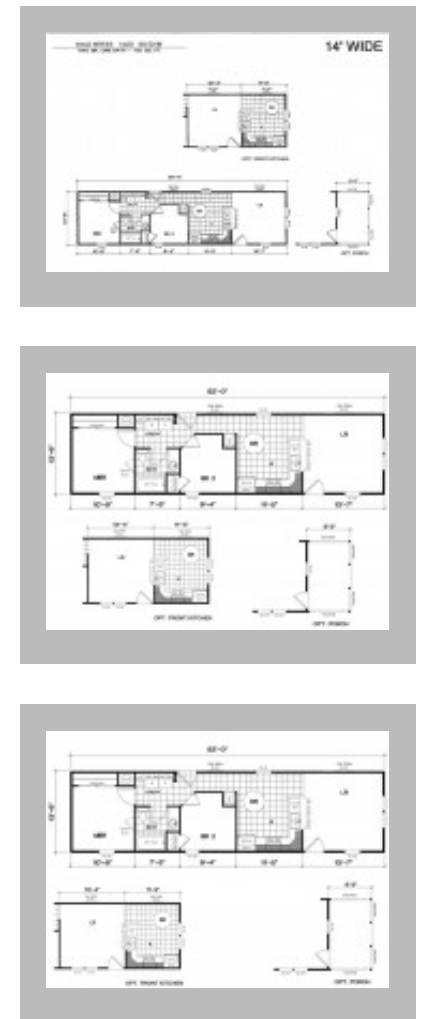

Myrtle

Oregon City
15815 POPE LN, Oregon City, OR 97045-1007
Phone: (503) 722-4500
Fax: (503) 722-9878
Email: oregoncity@jandmhomes.com

Details

Manufacturer : Golden West
Bedrooms : 2
Bathrooms : 1
Home Size : 14x52
Square Feet : 702
New Home Display Model? : No
Our Reference # : Myrtle
Short description : See the Myrtle in Oregon City 503-722-4500, or the Cherry Blossom in Albany at 541-928-1471.
Carpeted Floors : Yes
Dishwasher : Yes
Refrigerator : Yes