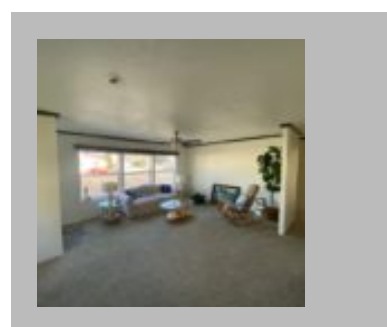

(877)645-4500
www.jandmhomes.com

Tinto- Model #6

McMinnville
1120 SW OLD SHERIDAN RD, McMINNVILLE, OR 97128-9171
Phone: (503) 435-2300
Email: mcminnville@jandmhomes.com

Details

City : McMinnville
Year Built : 2019
Manufacturer : Golden West
Bedrooms : 2
Bathrooms : 2
Home Size : 27x44
Square Feet : 1,167
Status : Available
Our Reference # : Tinto - Model #6
Carpeted Floors : Yes
One Piece Fibertub Shower : Yes
Patio : Yes
Refrigerator : Yes
Tile Edge and Backsplash : Yes