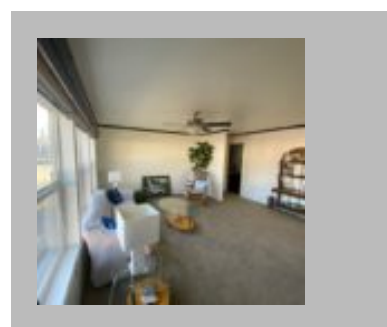

(877)645-4500
www.jandmhomes.com

Tinto- Model #6

McMinnville
1120 SW OLD SHERIDAN RD, McMINNVILLE, OR 97128-9171
Phone: (503) 435-2300
Email: mcminnville@jandmhomes.com

Details

City : McMinnville
Year Built : 2019
Manufacturer : Golden West
Bedrooms : 2
Bathrooms : 2
Home Size : 27x44
Square Feet : 1,167
Status : Available
Our Reference # : Tinto - Model #6
Carpeted Floors : Yes
One Piece Fibertub Shower : Yes
Patio : Yes
Refrigerator : Yes
Tile Edge and Backsplash : Yes