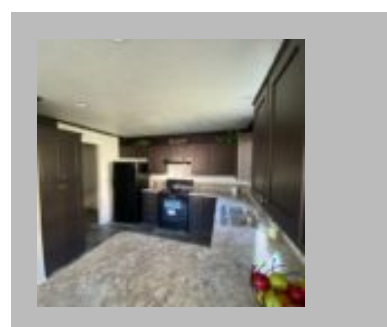

(877)645-4500
www.jandmhomes.com

Tinto- Model #6

McMinnville
1120 SW OLD SHERIDAN RD, McMINNVILLE, OR 97128-9171
Phone: (503) 435-2300
Email: mcminnville@jandmhomes.com

Details

City : McMinnville
Year Built : 2019
Manufacturer : Golden West
Bedrooms : 2
Bathrooms : 2
Home Size : 27x44
Square Feet : 1,167
Status : Available
Our Reference # : Tinto - Model #6
Carpeted Floors : Yes
One Piece Fibertub Shower : Yes
Patio : Yes
Refrigerator : Yes
Tile Edge and Backsplash : Yes