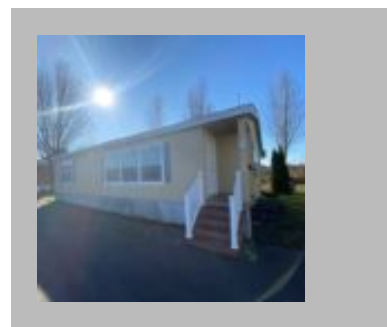

(877)645-4500
www.jandmhomes.com

Tinto- Model #6

McMinnville
1120 SW OLD SHERIDAN RD, McMINNVILLE, OR 97128-9171
Phone: (503) 435-2300
Email: mcminnville@jandmhomes.com

Details

City : McMinnville
Year Built : 2019
Manufacturer : Golden West
Bedrooms : 2
Bathrooms : 2
Home Size : 27x44
Square Feet : 1,167
Status : Available
Our Reference # : Tinto - Model #6
Carpeted Floors : Yes
One Piece Fibertub Shower : Yes
Patio : Yes
Refrigerator : Yes
Tile Edge and Backsplash : Yes