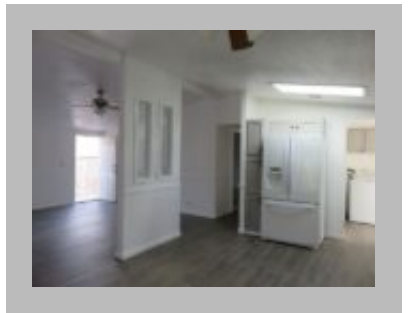

1991 remodeled Skyline in 55+park- McMinnville

Details

Listing Agent Email : etrump@jandmhomes.com

City : McMinnville

Space Rent : $688.00

Year Built : 1991

Manufacturer : Skyline

Bedrooms : 2

Bathrooms : 2

Square Feet : 1,148

Status : Available

Our Reference # : MACJMCSWT70

Single Carport : Yes

Pantry : Yes

Carpeted Floors : Yes

Dishwasher : Yes

Heat Pump : Yes

Microwave : Yes

One Piece Fibertub Shower : Yes

Refrigerator : Yes

Storage Shed : Yes

Washer/Dryer : Yes

Fitness Center : Yes

Clubhouse : Yes