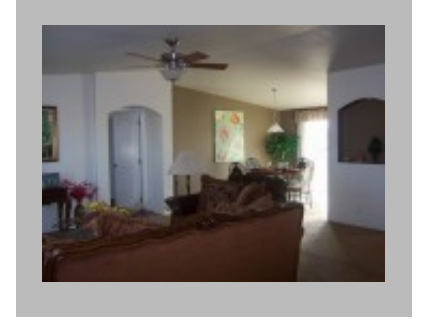

Lily

Albany
33213 HWY 34 SE, ALBANY, OR 97322-7233
Phone: (541) 928-1471
Fax: (541) 928-1495
Email: albany@jandmhomes.com

Details

Manufacturer : Marlette

Bedrooms : 3

Bathrooms : 2

Home Size : 30 x 70

Square Feet : 2,100

New Home Display Model? : No

Our Reference # : Lily

Short description : This is our most popular home. NEW Lily WILL BE COMING SOON!

Carpeted Floors : Yes

Dishwasher : Yes

Garden Tub : Yes

Island Counter : Yes

Microwave : Yes

One Piece Fibertub Shower : Yes

Refrigerator : Yes

Utility Sink : Yes