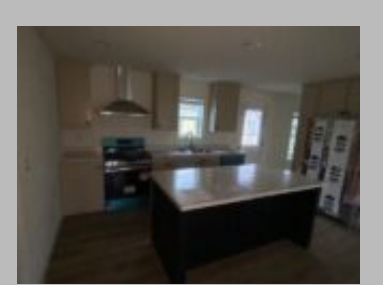

## **Tempo Series Sales Event! \$149,900**

**3 Homes Available for Immediate  
Delivery at this price!**

**"The Hey Jude"  
1920 sq. ft.**

After these are homes are sold the Reorder Price is \$152,900

## Details

- Year Built : 2024
- Manufacturer : Marlette
- Bedrooms : 4
- Bathrooms : 2
- Home Size : 27x72
- Square Feet : 1,920
- New Home Display Model? : Yes
- Status : Available
- Our Reference # : Hey Jude Lot Model- Woodland, Albany & Redmond
- Carpeted Floors : Yes
- Dishwasher : Yes
- Island Counter : Yes
- Microwave : Yes
- One Piece Fibertub Shower : Yes
- Refrigerator : Yes