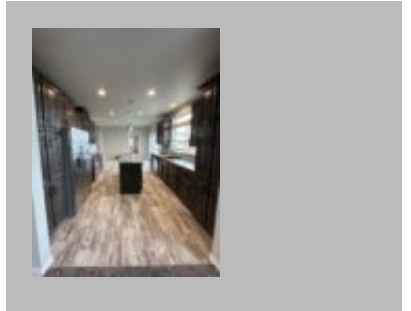

(877)645-4500
www.jandmhomes.com

Mt. Rainier

Redmond
1690 N HIGHWAY 97, REDMOND, OR 97756-1201
Phone: (541) 548-5511
redmond@jandmhomes.com

Details

Listing Agent Email : jsteiner@jandmhomes.com
City : Redmond
Year Built : 2023
Manufacturer : Marlette
Bedrooms : 3
Bathrooms : 3
Home Size : 26'8x68'
Square Feet : 1,792
New Home Display Model? : Yes
Status : Available
Our Reference # : Mt. Rainier- Redmond Lot Model
Carpeted Floors : Yes
Dishwasher : Yes
Microwave : Yes
Refrigerator : Yes
Tile Edge and Backsplash : Yes
Utility Sink : Yes