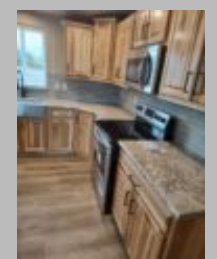

(877)645-4500
www.jandmhomes.com

Mt. Hood

Redmond
1690 N HIGHWAY 97, REDMOND, OR 97756-1201
Phone: (541) 548-5511
redmond@jandmhomes.com

Details

City : Redmond
Year Built : 2023
Manufacturer : Marlette
Bedrooms : 3
Bathrooms : 2
Home Size : 30x70
Square Feet : 2,100
New Home Display Model? : Yes
Status : Available
Our Reference # : Mt. Hood Lot Model- Redmond
Carpeted Floors : Yes
Dishwasher : Yes
Disposal : Yes
Garden Tub : Yes
Island Counter : Yes
Microwave : Yes
One Piece Fibertub Shower : Yes
Refrigerator : Yes
Tile Edge and Backsplash : Yes
Utility Sink : Yes