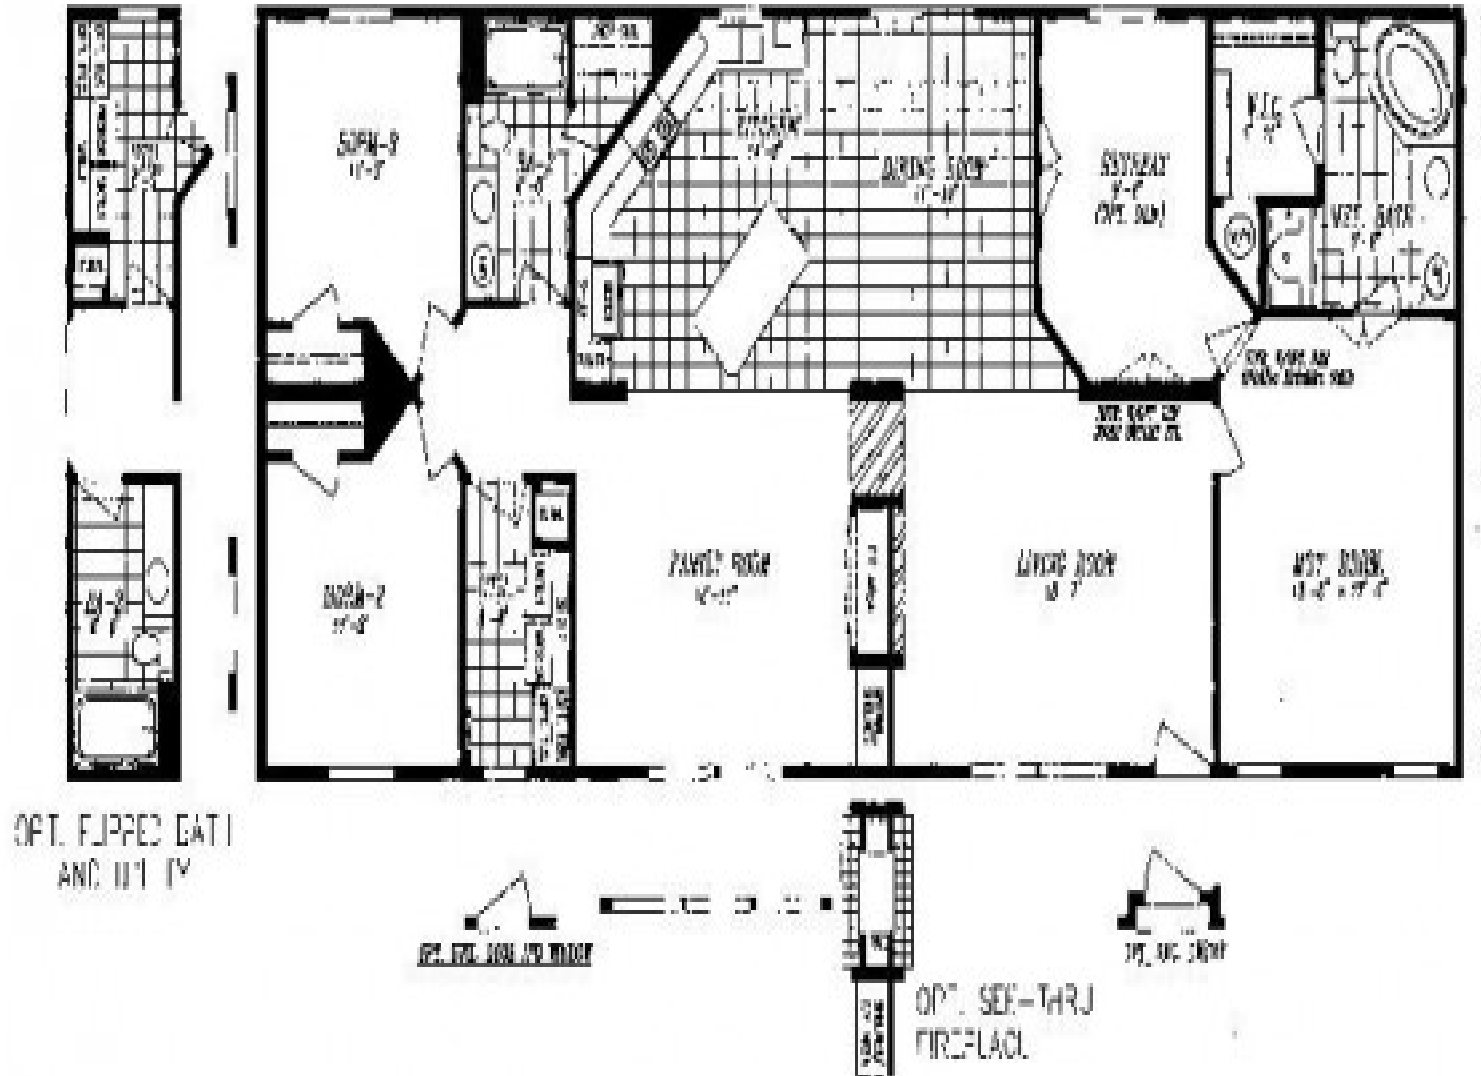

(877)645-4500
www.jandmhomes.com

Aster

FIRST EDITION 7030-9750-6
30'-0" x 70'-0"
APPROX. 2,100 SQ. FT.

Albany
33213 HWY 34 SE, ALBANY, OR 97322-7233
Phone: (541) 928-1471
Fax: (541) 928-1495
Email: albany@jandmhomes.com

Details

Manufacturer : Marlette
Bedrooms : 3
Bathrooms : 2
Home Size : 30 x 70
Square Feet : 2,100
New Home Display Model? : No
Our Reference # : Aster
Short description : PLEASE CALL FOR CURRENT PRICING
Carpeted Floors : Yes
Garden Tub : Yes
Island Counter : Yes
One Piece Fibertub Shower : Yes