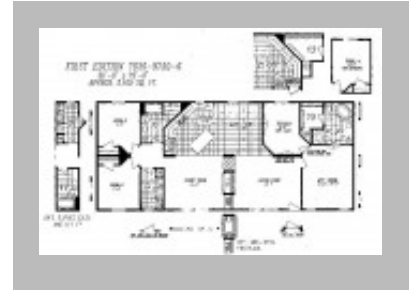

(877)645-4500
www.jandmhomes.com

Aster

FIRST EDITION 7030-9750-6
30'-0" x 70'-0"
APPROX. 2,100 SQ. FT.

Albany
33213 HWY 34 SE, ALBANY, OR 97322-7233
Phone: (541) 928-1471
Fax: (541) 928-1495
Email: albany@jandmhomes.com

Details

Manufacturer : Marlette
Bedrooms : 3
Bathrooms : 2
Home Size : 30 x 70
Square Feet : 2,100
New Home Display Model? : No
Our Reference # : Aster
Short description : PLEASE CALL FOR CURRENT PRICING
Carpeted Floors : Yes
Garden Tub : Yes
Island Counter : Yes
One Piece Fibertub Shower : Yes