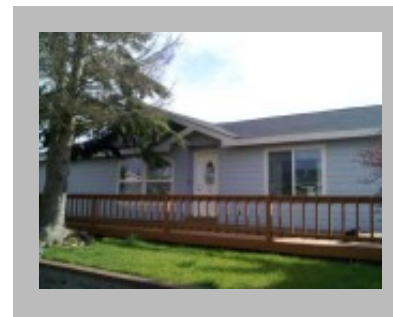

Fuchsia

Albany
33213 HWY 34 SE, ALBANY, OR 97322-7233
Phone: (541) 928-1471
Fax: (541) 928-1495
Email: albany@jandmhomes.com

Details

Manufacturer : Marlette
Bedrooms : 3
Bathrooms : 2
Home Size : 28 x 48
Square Feet : 1,344
New Home Display Model? : No
Our Reference # : Fuchsia
Short description : 4/12 Roof. Cement Lap Siding for a beautiful exterior look! PLEASE CALL FOR CURRENT PRICING