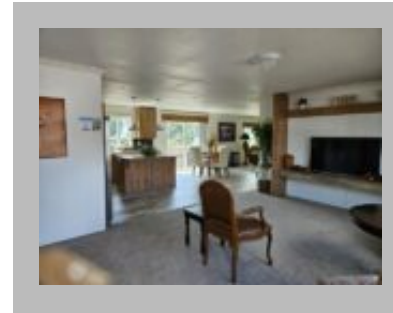

(877)645-4500
www.jandmhomes.com

The Larkspur

Albany
33213 HWY 34 SE, ALBANY, OR 97322-7233
Phone: (541) 928-1471
Fax: (541) 928-1495
Email: albany@jandmhomes.com

Details

City : Albany
Year Built : 2022
Manufacturer : Schult
Bedrooms : 4
Bathrooms : 2
Home Size : 27x72
Square Feet : 1,920
New Home Display Model? : Yes
Status : Pending
Our Reference # : Larkspur- Albany Lot Model
Carpeted Floors : Yes
Dishwasher : Yes
Island Counter : Yes
Microwave : Yes
One Piece Fibertub Shower : Yes
Refrigerator : Yes