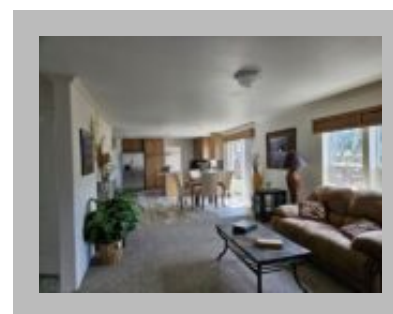

(877)645-4500
www.jandmhomes.com

The Larkspur

Albany
33213 HWY 34 SE, ALBANY, OR 97322-7233
Phone: (541) 928-1471
Fax: (541) 928-1495
Email: albany@jandmhomes.com

Details

City : Albany
Year Built : 2022
Manufacturer : Schult
Bedrooms : 4
Bathrooms : 2
Home Size : 27x72
Square Feet : 1,920
New Home Display Model? : Yes
Status : Pending
Our Reference # : Larkspur- Albany Lot Model
Carpeted Floors : Yes
Dishwasher : Yes
Island Counter : Yes
Microwave : Yes
One Piece Fibertub Shower : Yes
Refrigerator : Yes