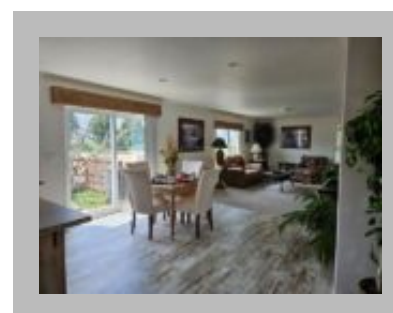

(877)645-4500
www.jandmhomes.com

The Larkspur

Albany
33213 HWY 34 SE, ALBANY, OR 97322-7233
Phone: (541) 928-1471
Fax: (541) 928-1495
Email: albany@jandmhomes.com

Details

City : Albany
Year Built : 2022
Manufacturer : Schult
Bedrooms : 4
Bathrooms : 2
Home Size : 27x72
Square Feet : 1,920
New Home Display Model? : Yes
Status : Pending
Our Reference # : Larkspur- Albany Lot Model
Carpeted Floors : Yes
Dishwasher : Yes
Island Counter : Yes
Microwave : Yes
One Piece Fibertub Shower : Yes
Refrigerator : Yes